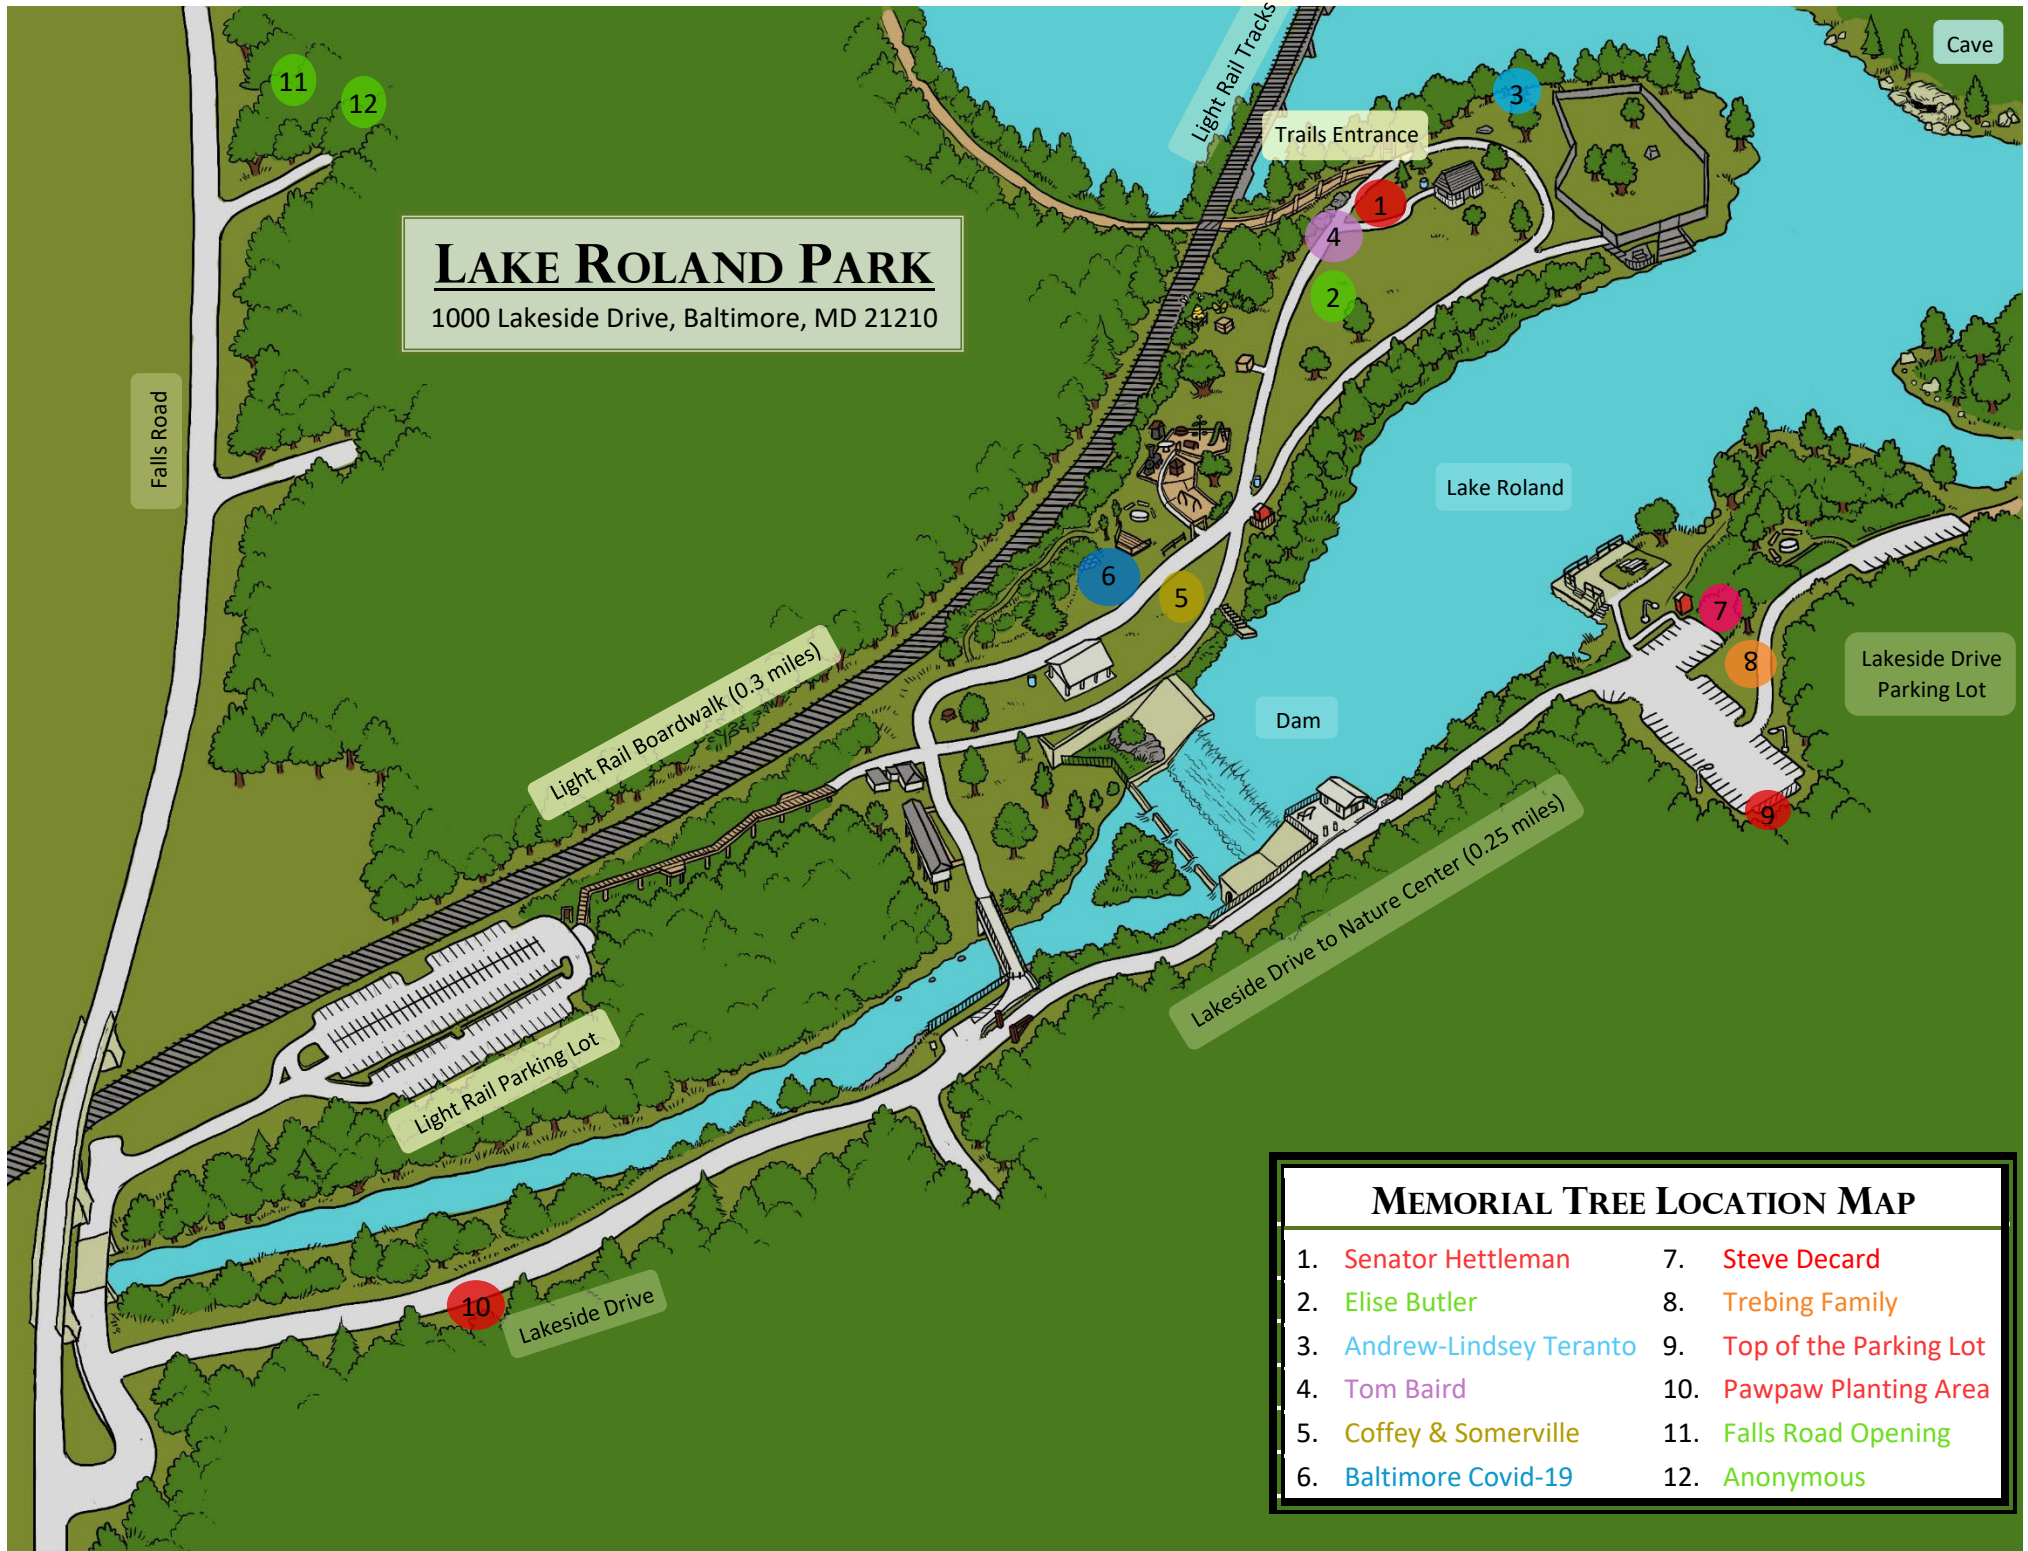

LAKE ROLAND PARK

1000 Lakeside Drive, Baltimore, MD 21210

MEMORIAL TREE LOCATION MAP

- | | |
|---------------------------|---------------------------|
| 1. Senator Hettleman | 7. Steve Decard |
| 2. Elise Butler | 8. Trebing Family |
| 3. Andrew-Lindsey Teranto | 9. Top of the Parking Lot |
| 4. Tom Baird | 10. Pawpaw Planting Area |
| 5. Coffey & Somerville | 11. Falls Road Opening |
| 6. Baltimore Covid-19 | 12. Anonymous |