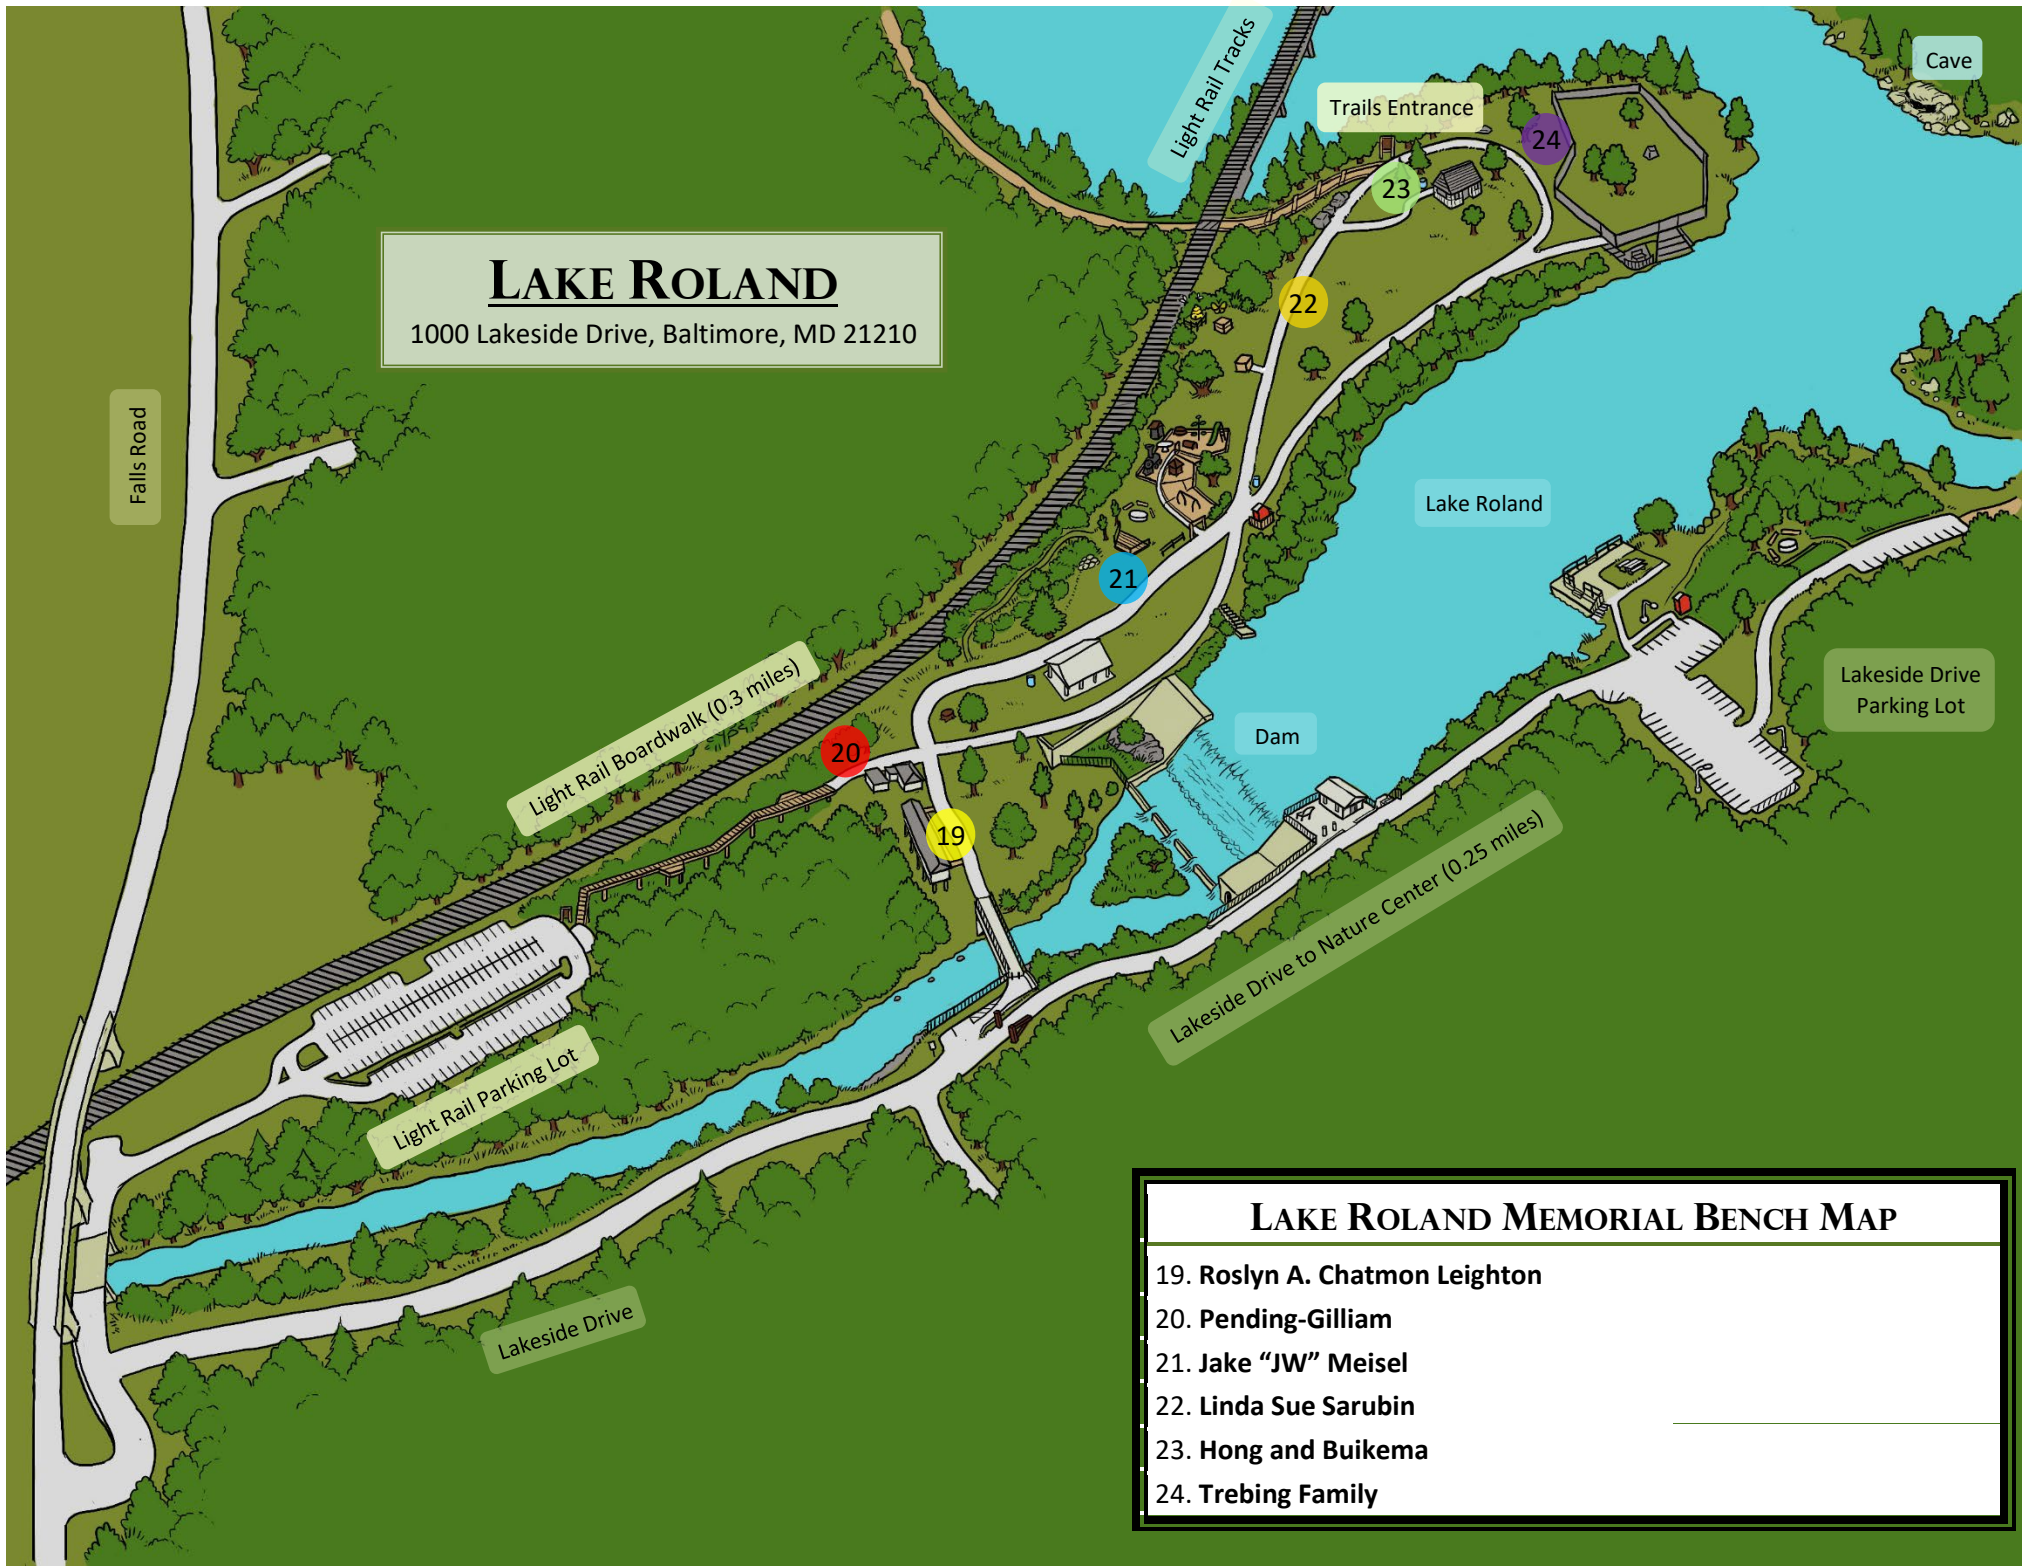

LAKE ROLAND

1000 Lakeside Drive, Baltimore, MD 21210

LAKE ROLAND MEMORIAL BENCH MAP

- 19. Roslyn A. Chatmon Leighton
- 20. Pending-Gilliam
- 21. Jake "JW" Meisel
- 22. Linda Sue Sarubin
- 23. Hong and Buikema
- 24. Trebing Family