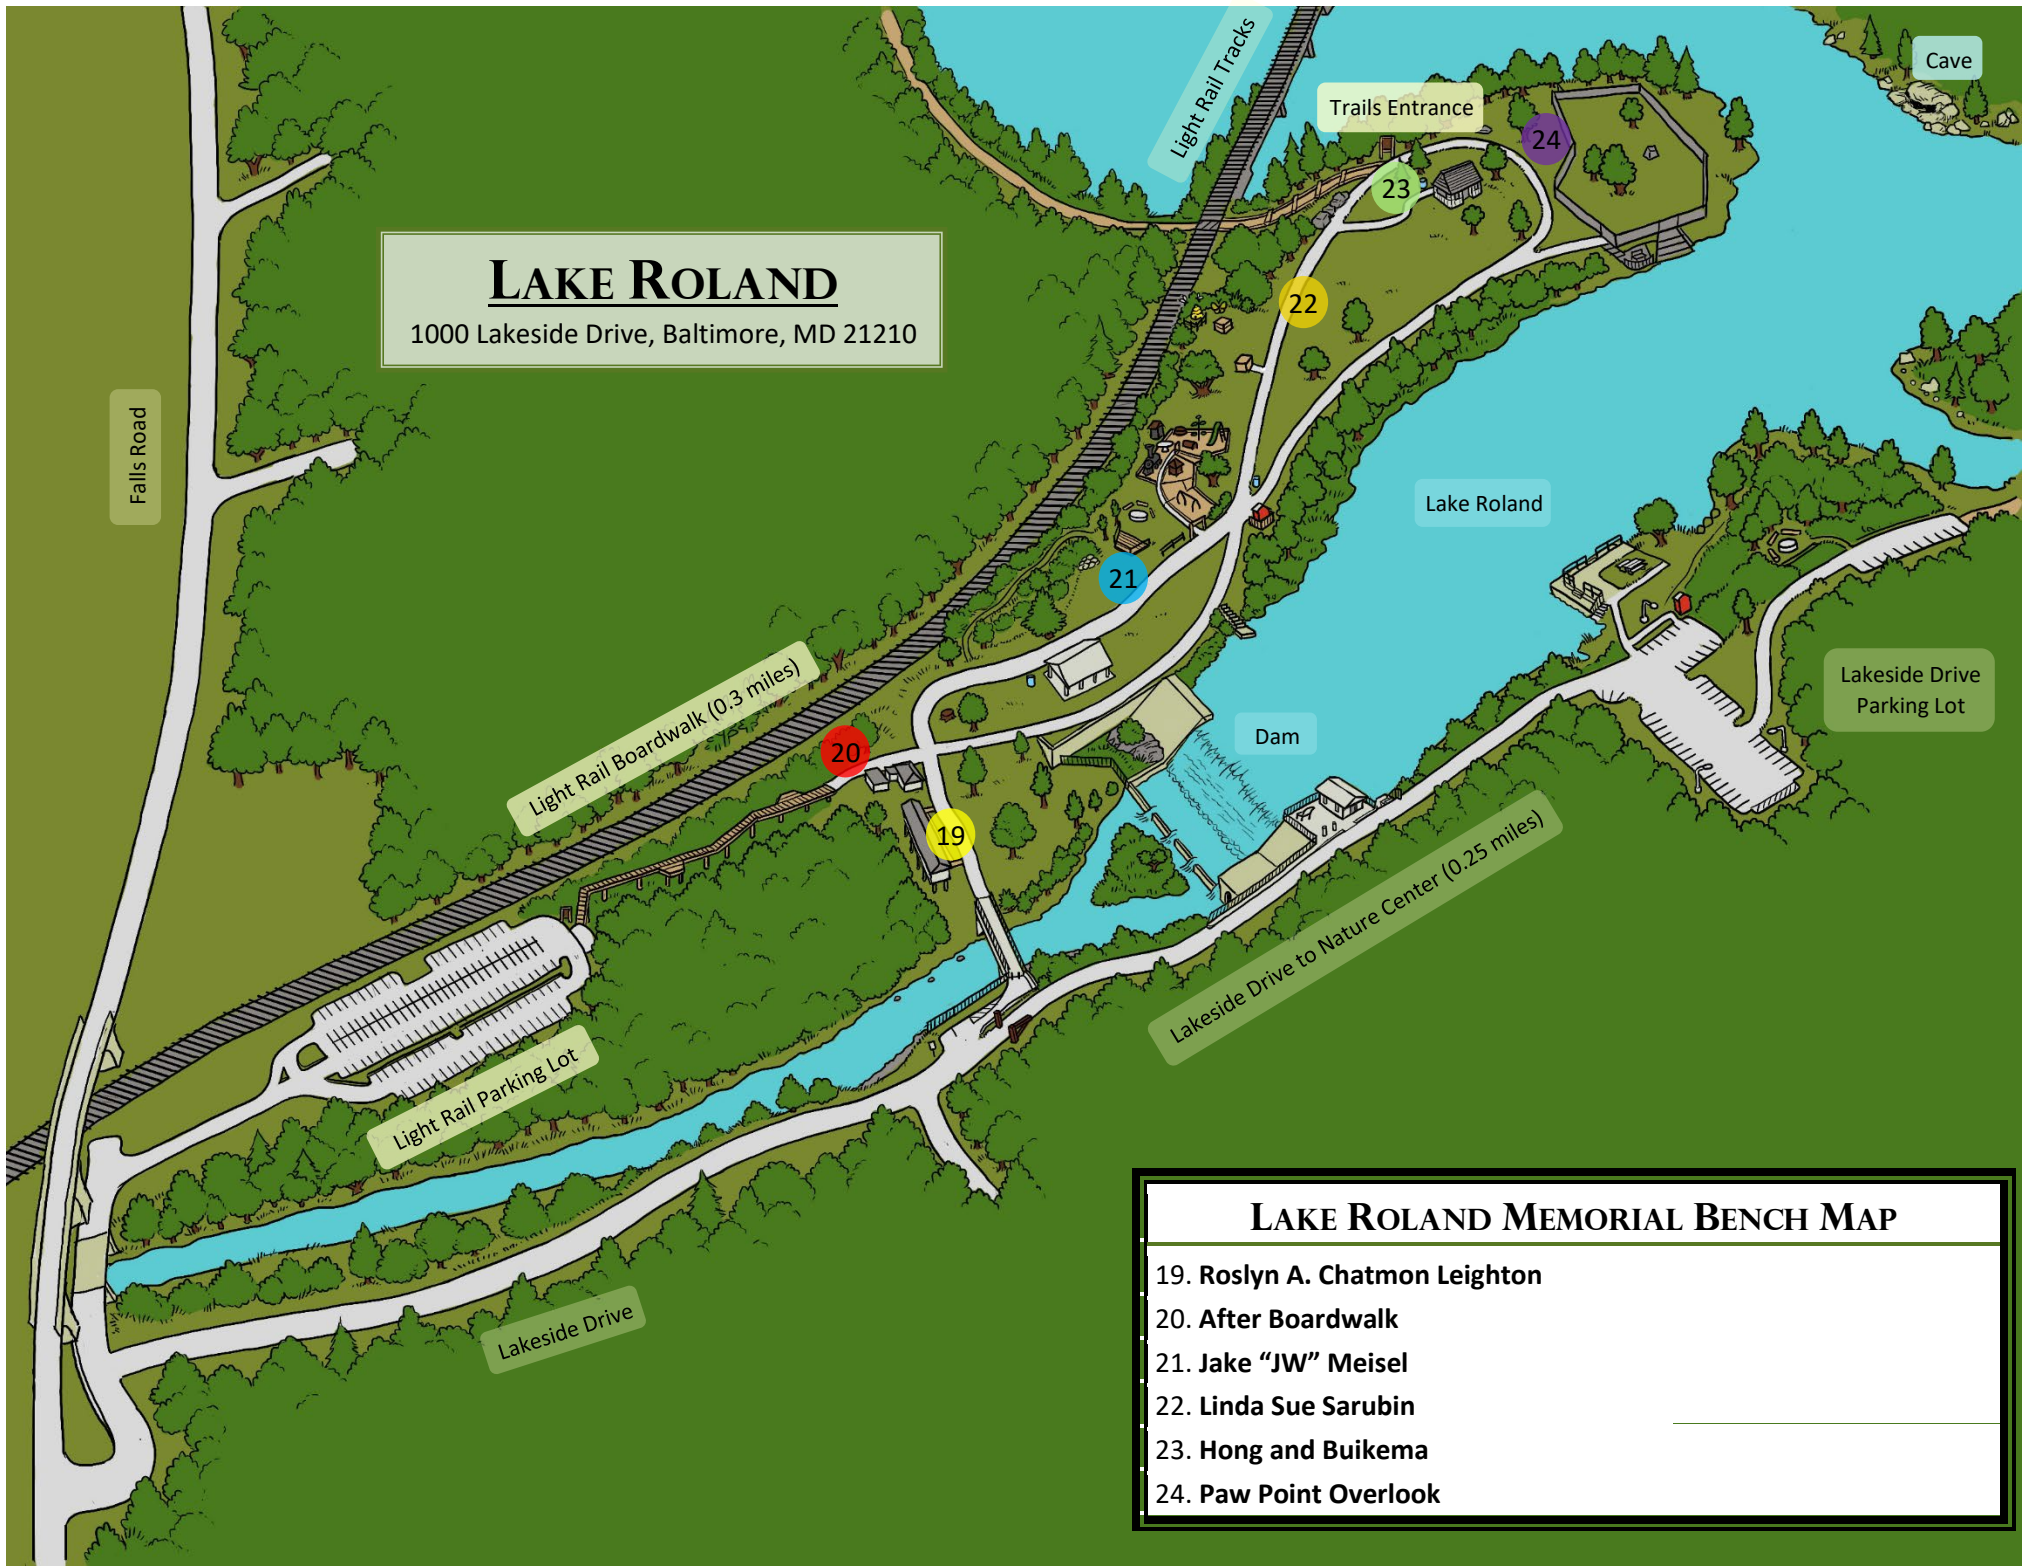

LAKE ROLAND

1000 Lakeside Drive, Baltimore, MD 21210

LAKE ROLAND MEMORIAL BENCH MAP

- 19. Roslyn A. Chatmon Leighton
- 20. After Boardwalk
- 21. Jake "JW" Meisel
- 22. Linda Sue Sarubin
- 23. Hong and Buikema
- 24. Paw Point Overlook