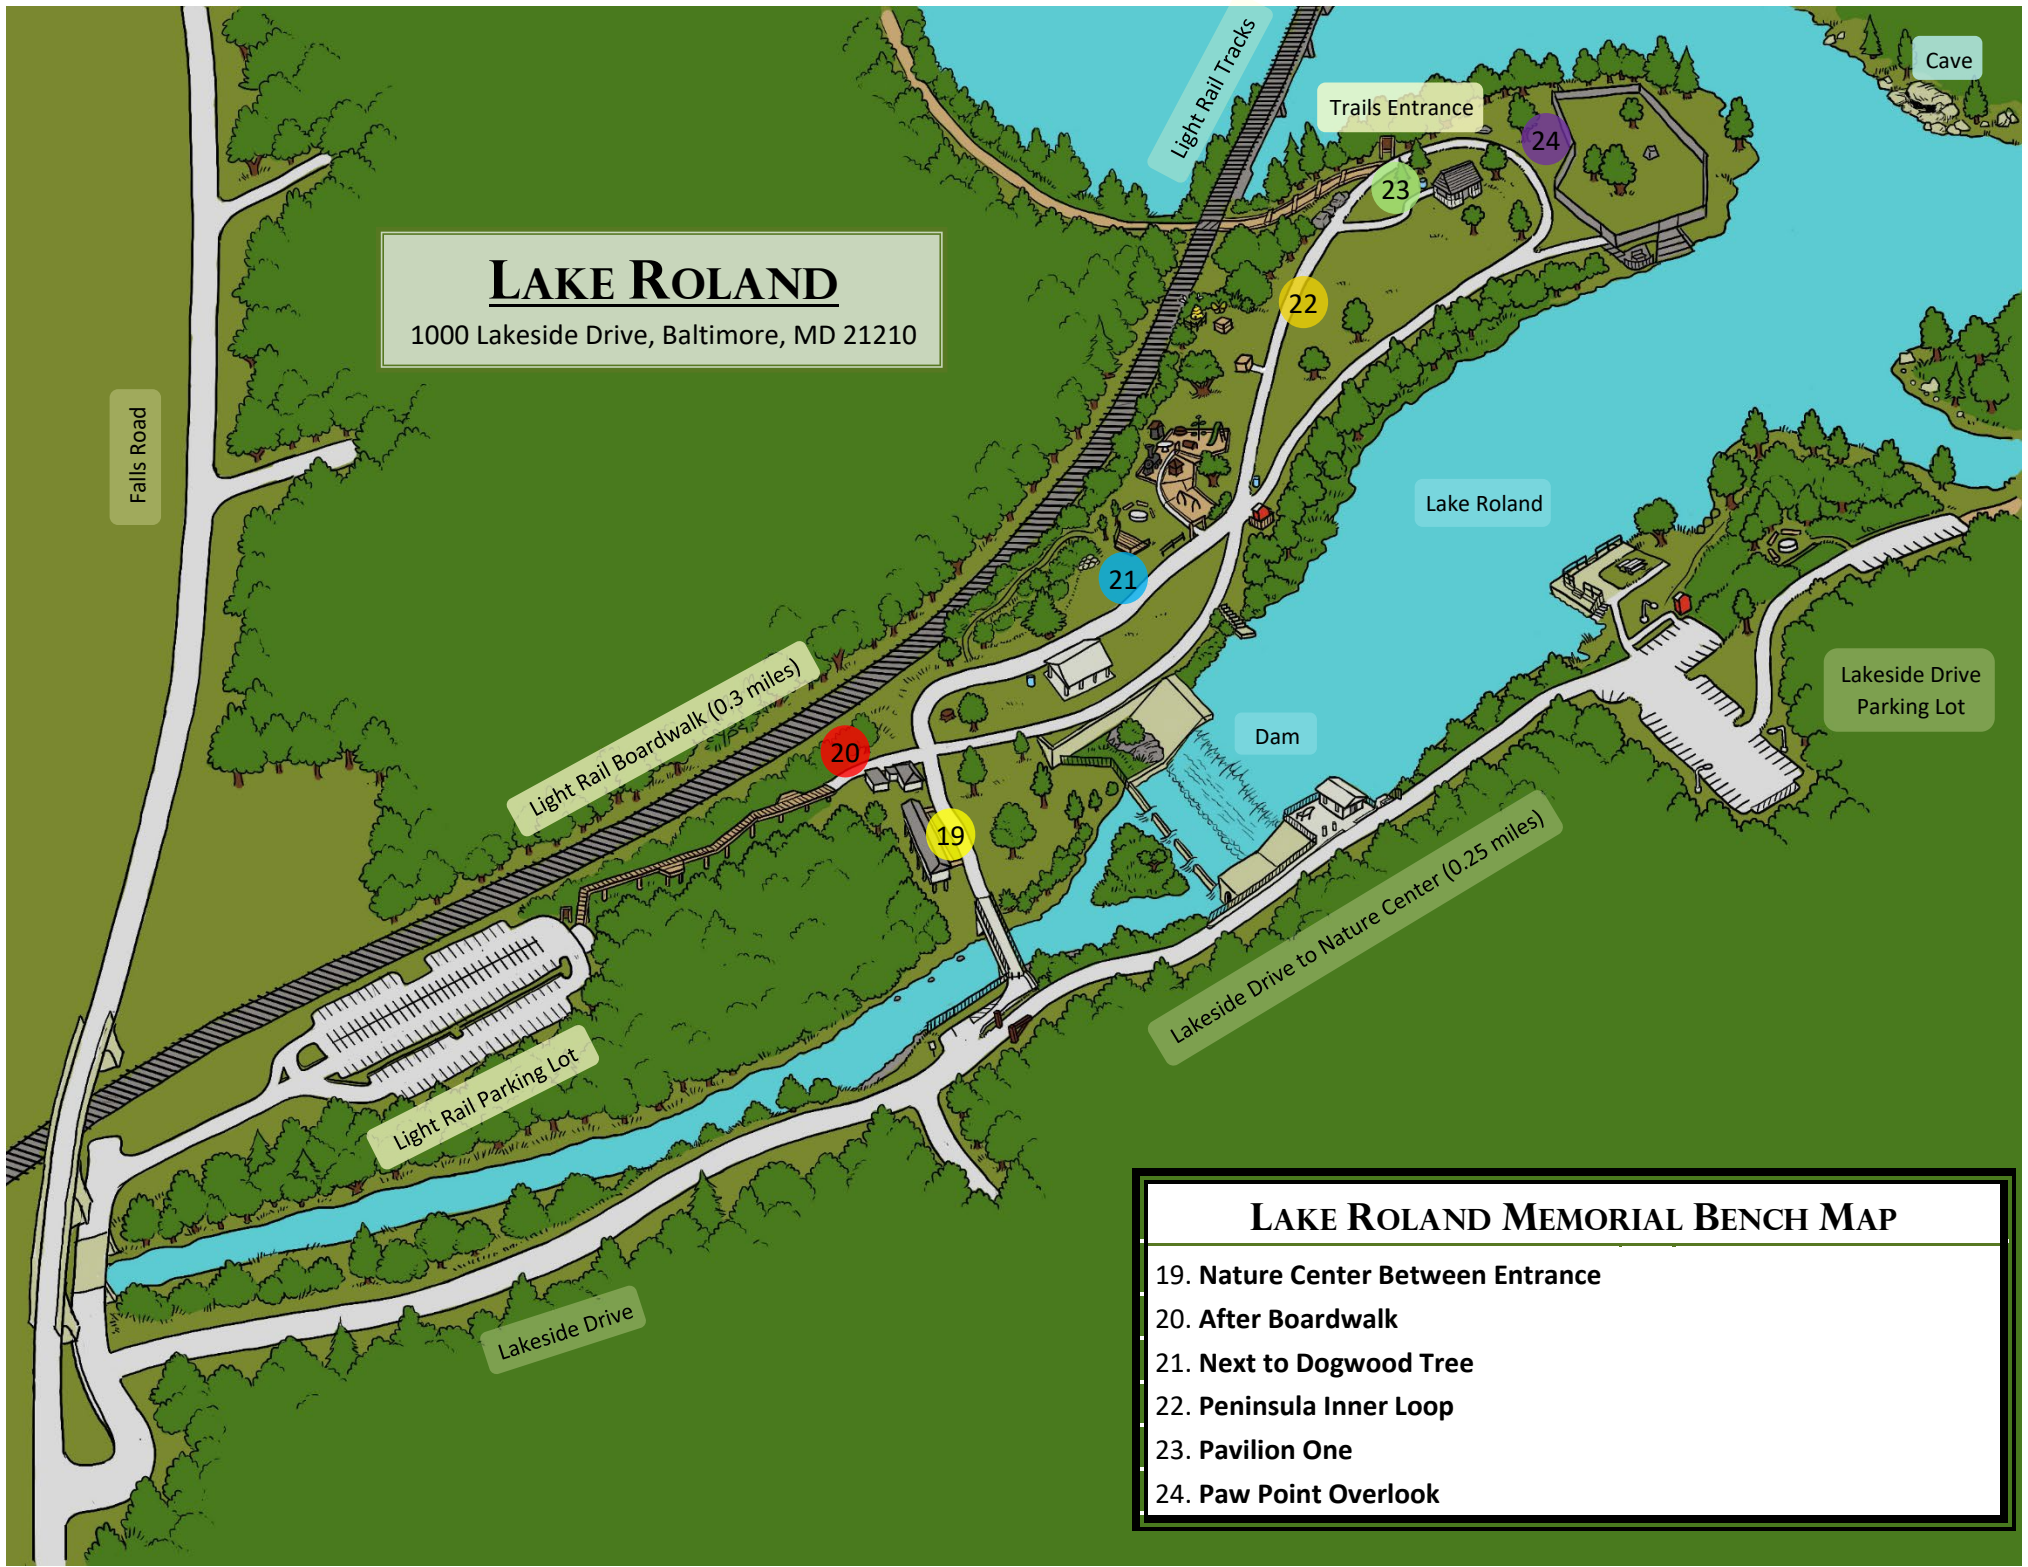

LAKE ROLAND

1000 Lakeside Drive, Baltimore, MD 21210

LAKE ROLAND MEMORIAL BENCH MAP

- 19. Nature Center Between Entrance
- 20. After Boardwalk
- 21. Next to Dogwood Tree
- 22. Peninsula Inner Loop
- 23. Pavilion One
- 24. Paw Point Overlook