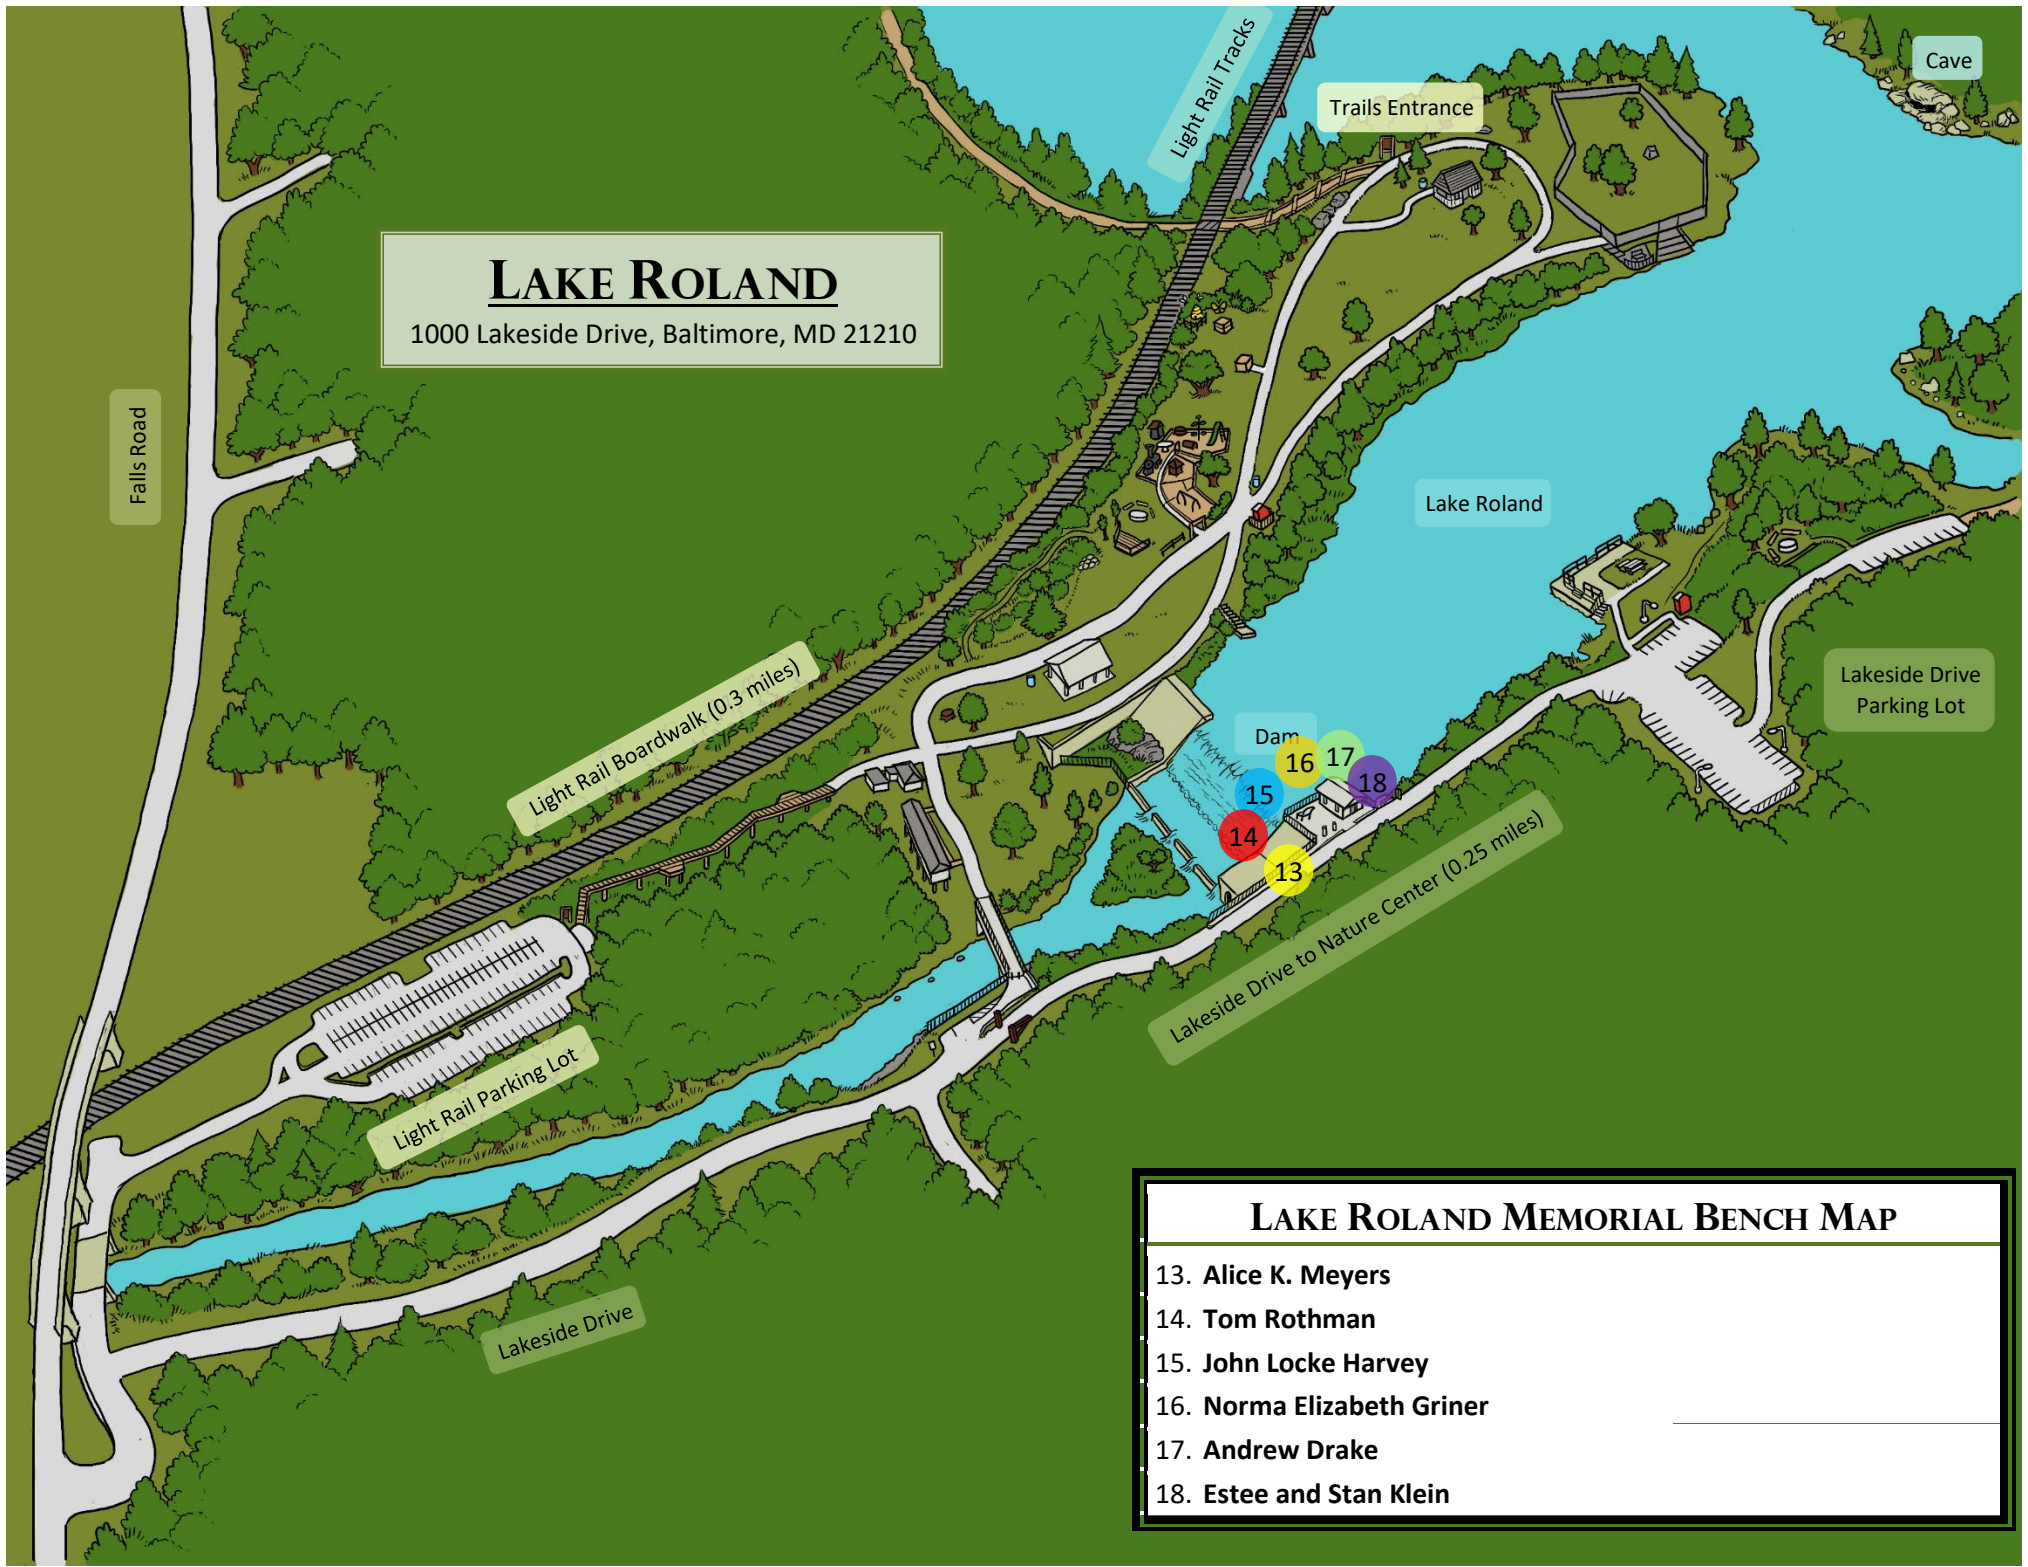

LAKE ROLAND

1000 Lakeside Drive, Baltimore, MD 21210

LAKE ROLAND MEMORIAL BENCH MAP

- 13. Alice K. Meyers
- 14. Tom Rothman
- 15. John Locke Harvey
- 16. Norma Elizabeth Griner
- 17. Andrew Drake
- 18. Estee and Stan Klein