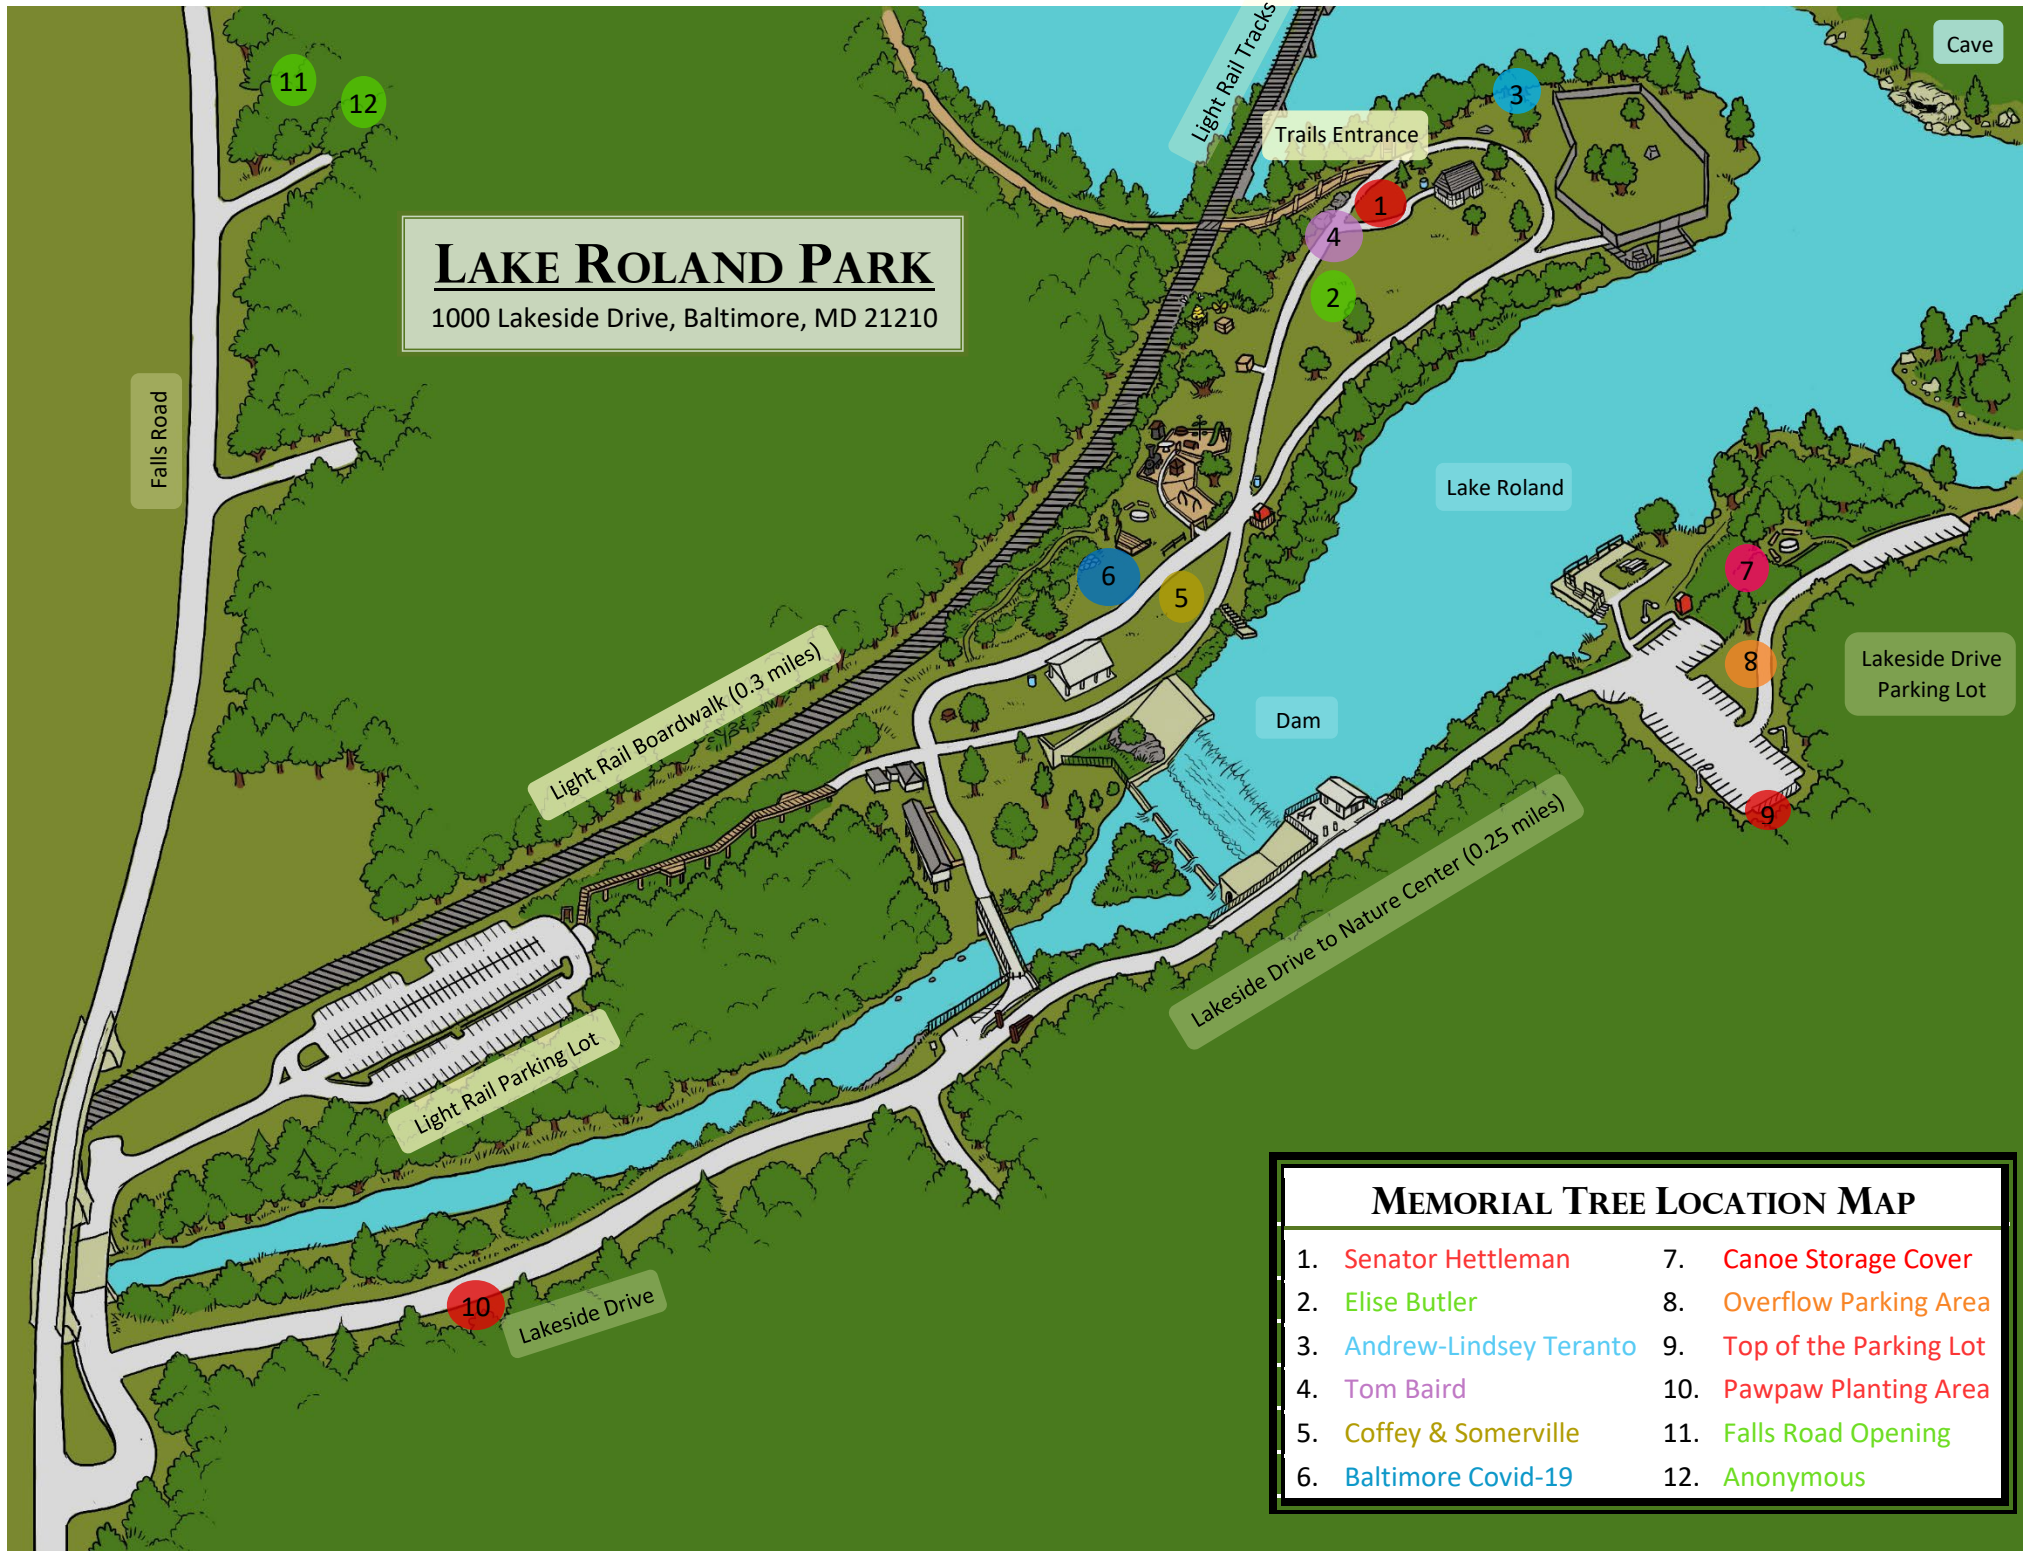

LAKE ROLAND PARK

1000 Lakeside Drive, Baltimore, MD 21210

MEMORIAL TREE LOCATION MAP

- | | |
|---------------------------|---------------------------|
| 1. Senator Hettleman | 7. Canoe Storage Cover |
| 2. Elise Butler | 8. Overflow Parking Area |
| 3. Andrew-Lindsey Teranto | 9. Top of the Parking Lot |
| 4. Tom Baird | 10. Pawpaw Planting Area |
| 5. Coffey & Somerville | 11. Falls Road Opening |
| 6. Baltimore Covid-19 | 12. Anonymous |