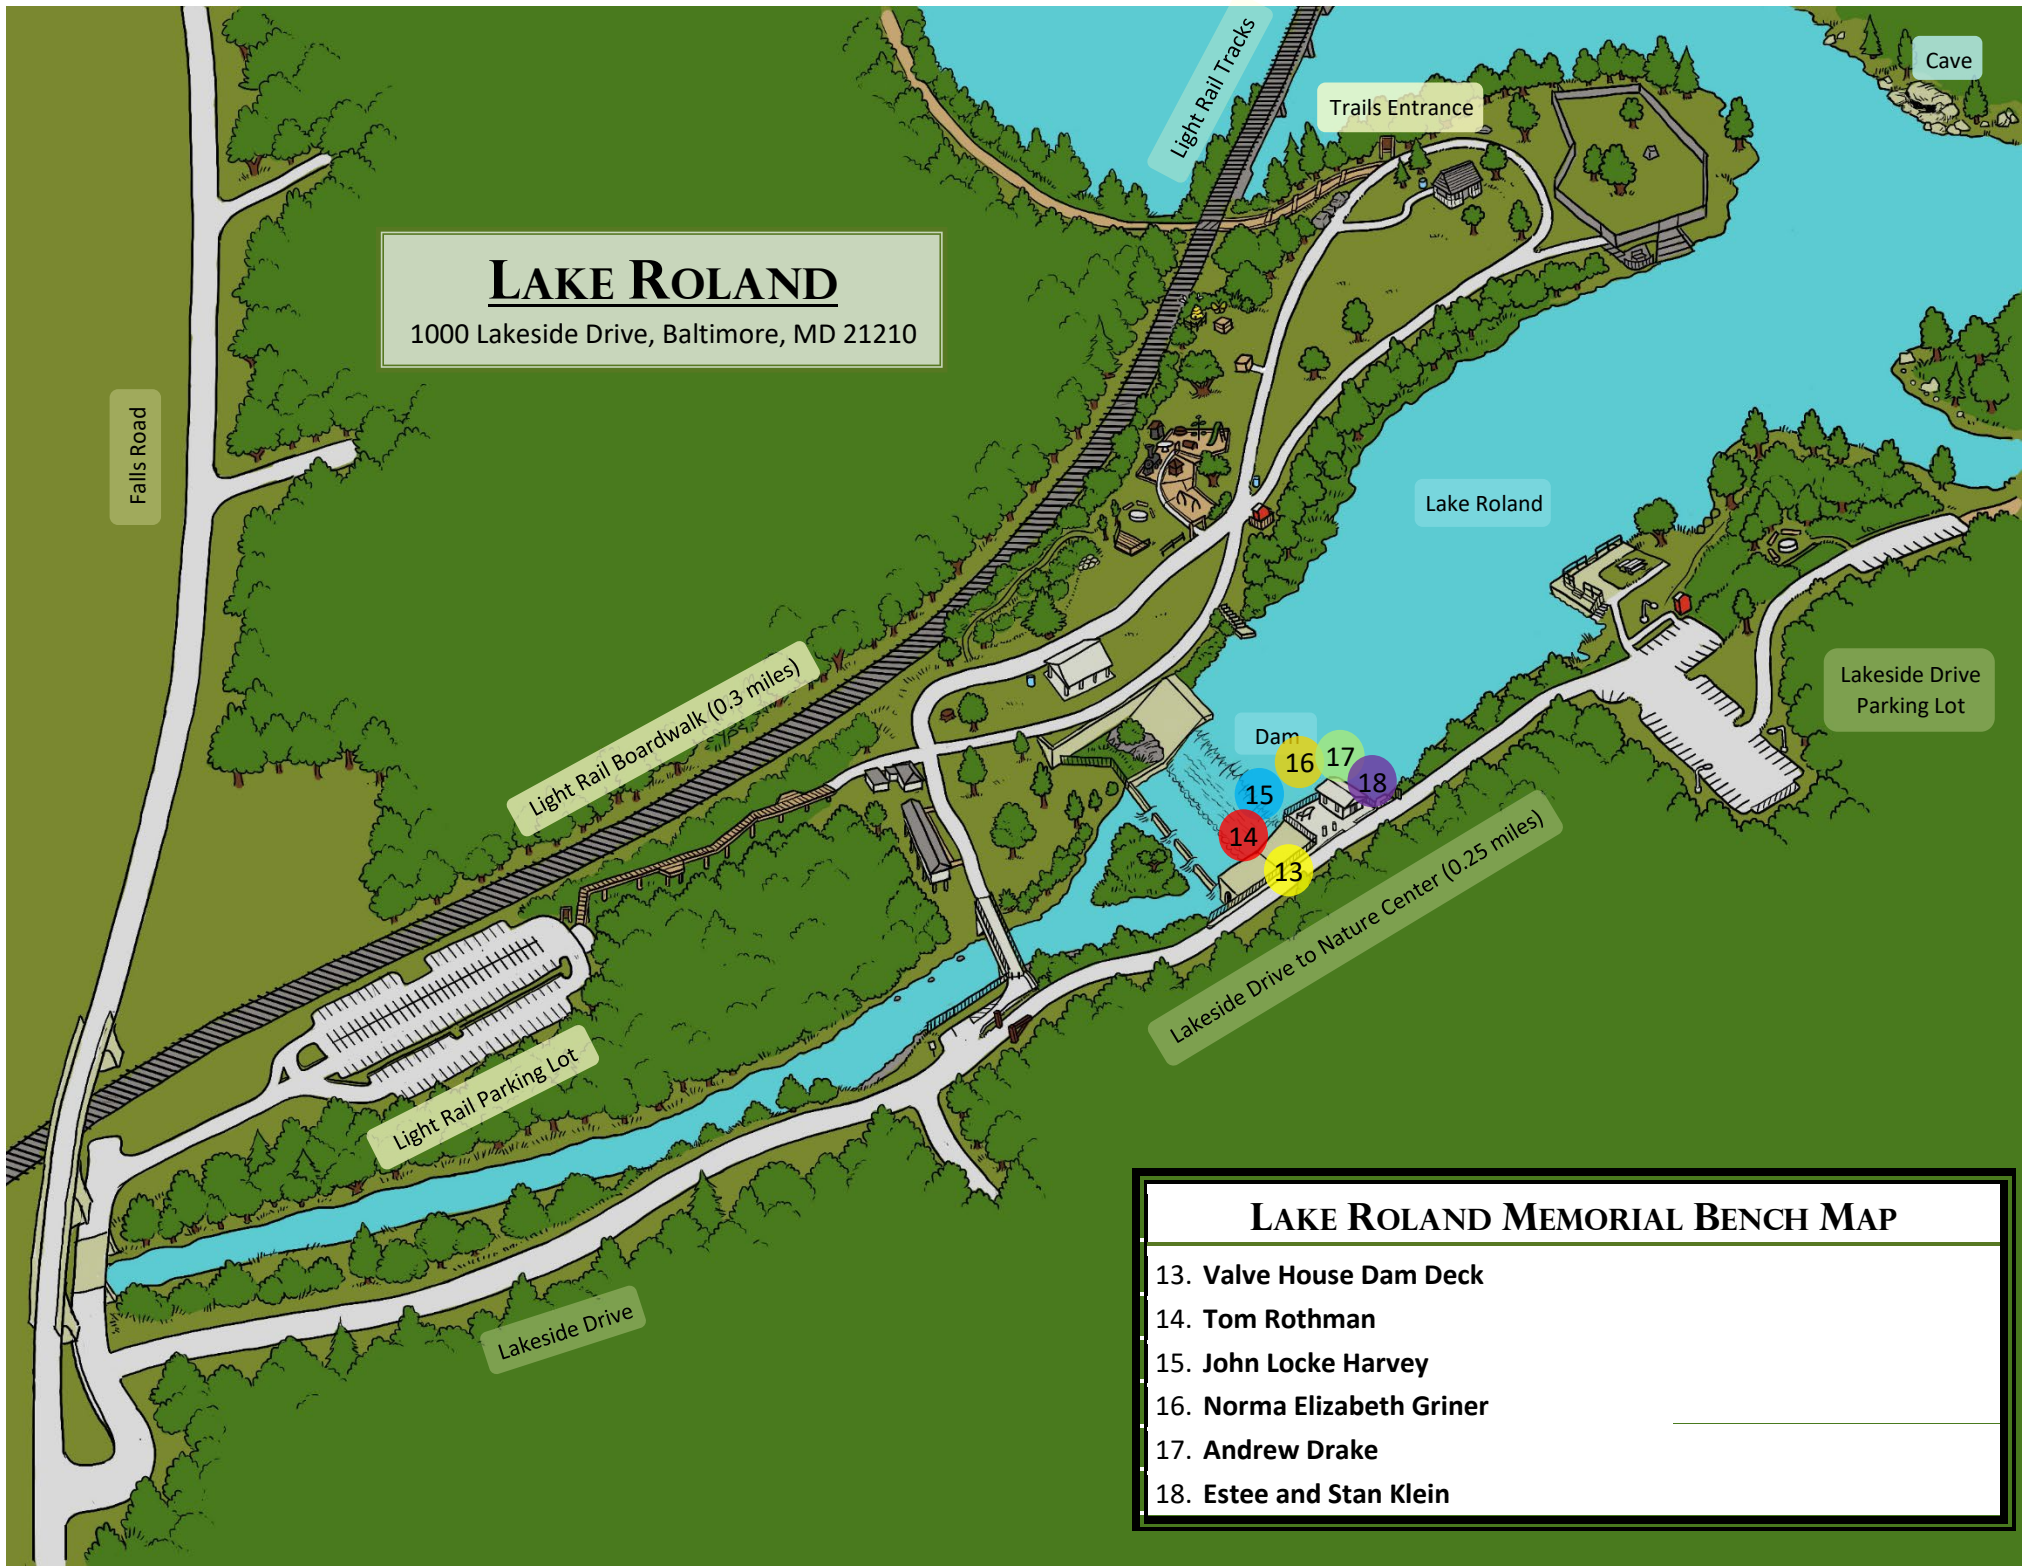

LAKE ROLAND

1000 Lakeside Drive, Baltimore, MD 21210

LAKE ROLAND MEMORIAL BENCH MAP

- 13. Valve House Dam Deck
- 14. Tom Rothman
- 15. John Locke Harvey
- 16. Norma Elizabeth Griner
- 17. Andrew Drake
- 18. Estee and Stan Klein