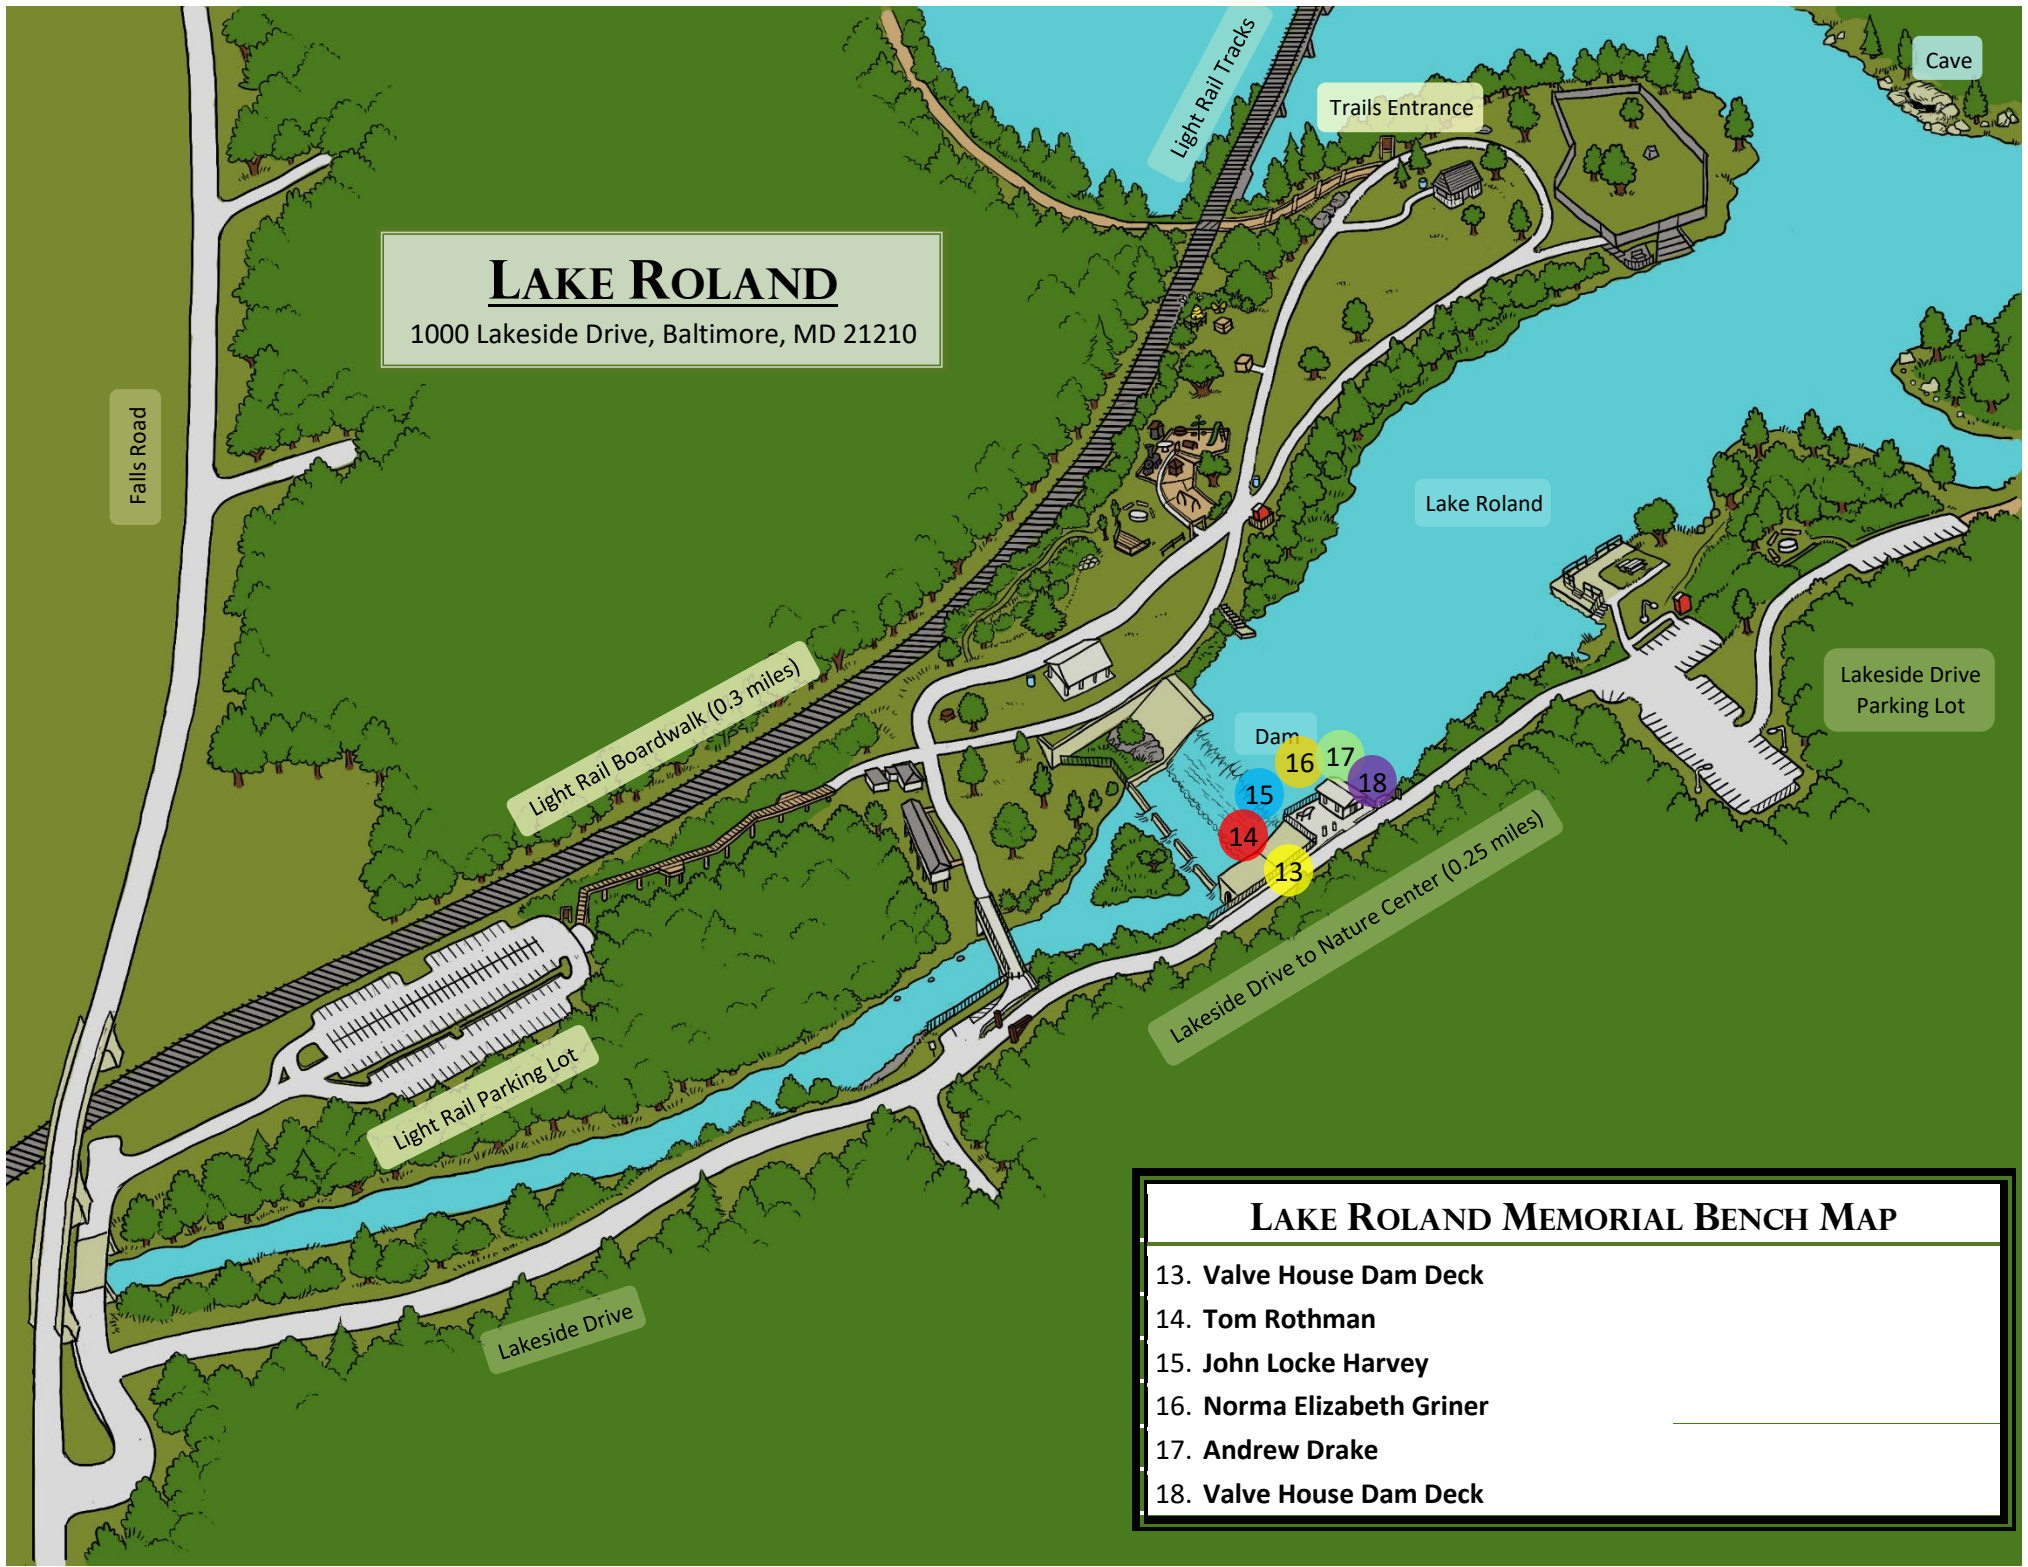

LAKE ROLAND

1000 Lakeside Drive, Baltimore, MD 21210

LAKE ROLAND MEMORIAL BENCH MAP

- 13. Valve House Dam Deck
- 14. Tom Rothman
- 15. John Locke Harvey
- 16. Norma Elizabeth Griner
- 17. Andrew Drake
- 18. Valve House Dam Deck