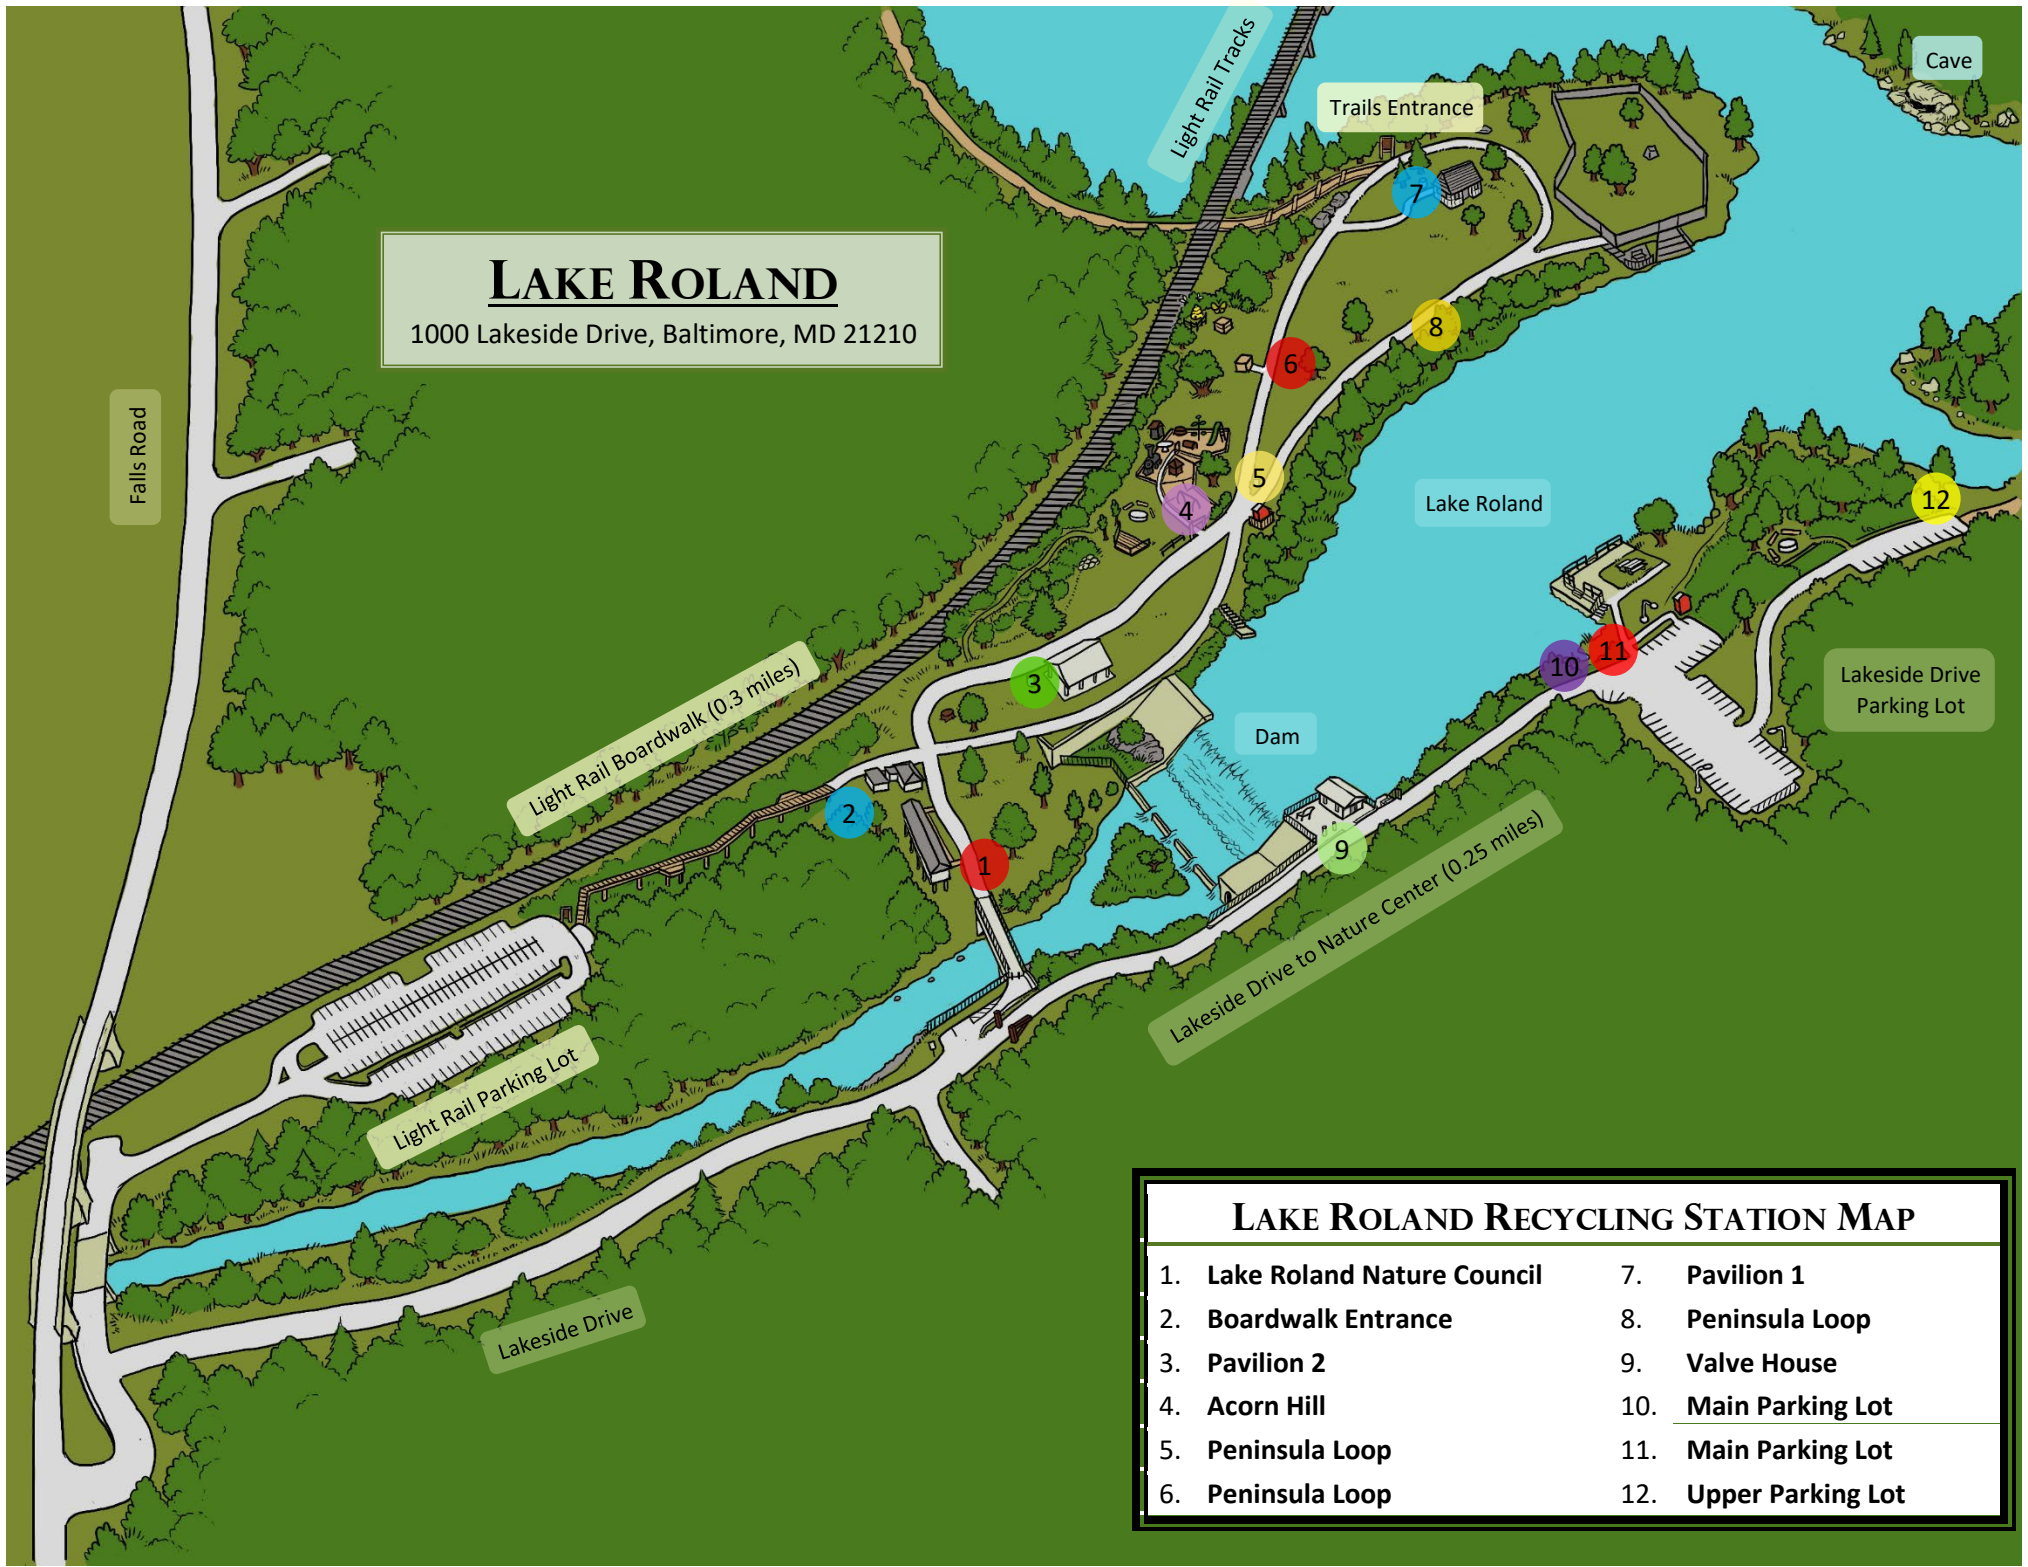

LAKE ROLAND

1000 Lakeside Drive, Baltimore, MD 21210

LAKE ROLAND RECYCLING STATION MAP

- | | |
|-------------------------------|-----------------------|
| 1. Lake Roland Nature Council | 7. Pavilion 1 |
| 2. Boardwalk Entrance | 8. Peninsula Loop |
| 3. Pavilion 2 | 9. Valve House |
| 4. Acorn Hill | 10. Main Parking Lot |
| 5. Peninsula Loop | 11. Main Parking Lot |
| 6. Peninsula Loop | 12. Upper Parking Lot |