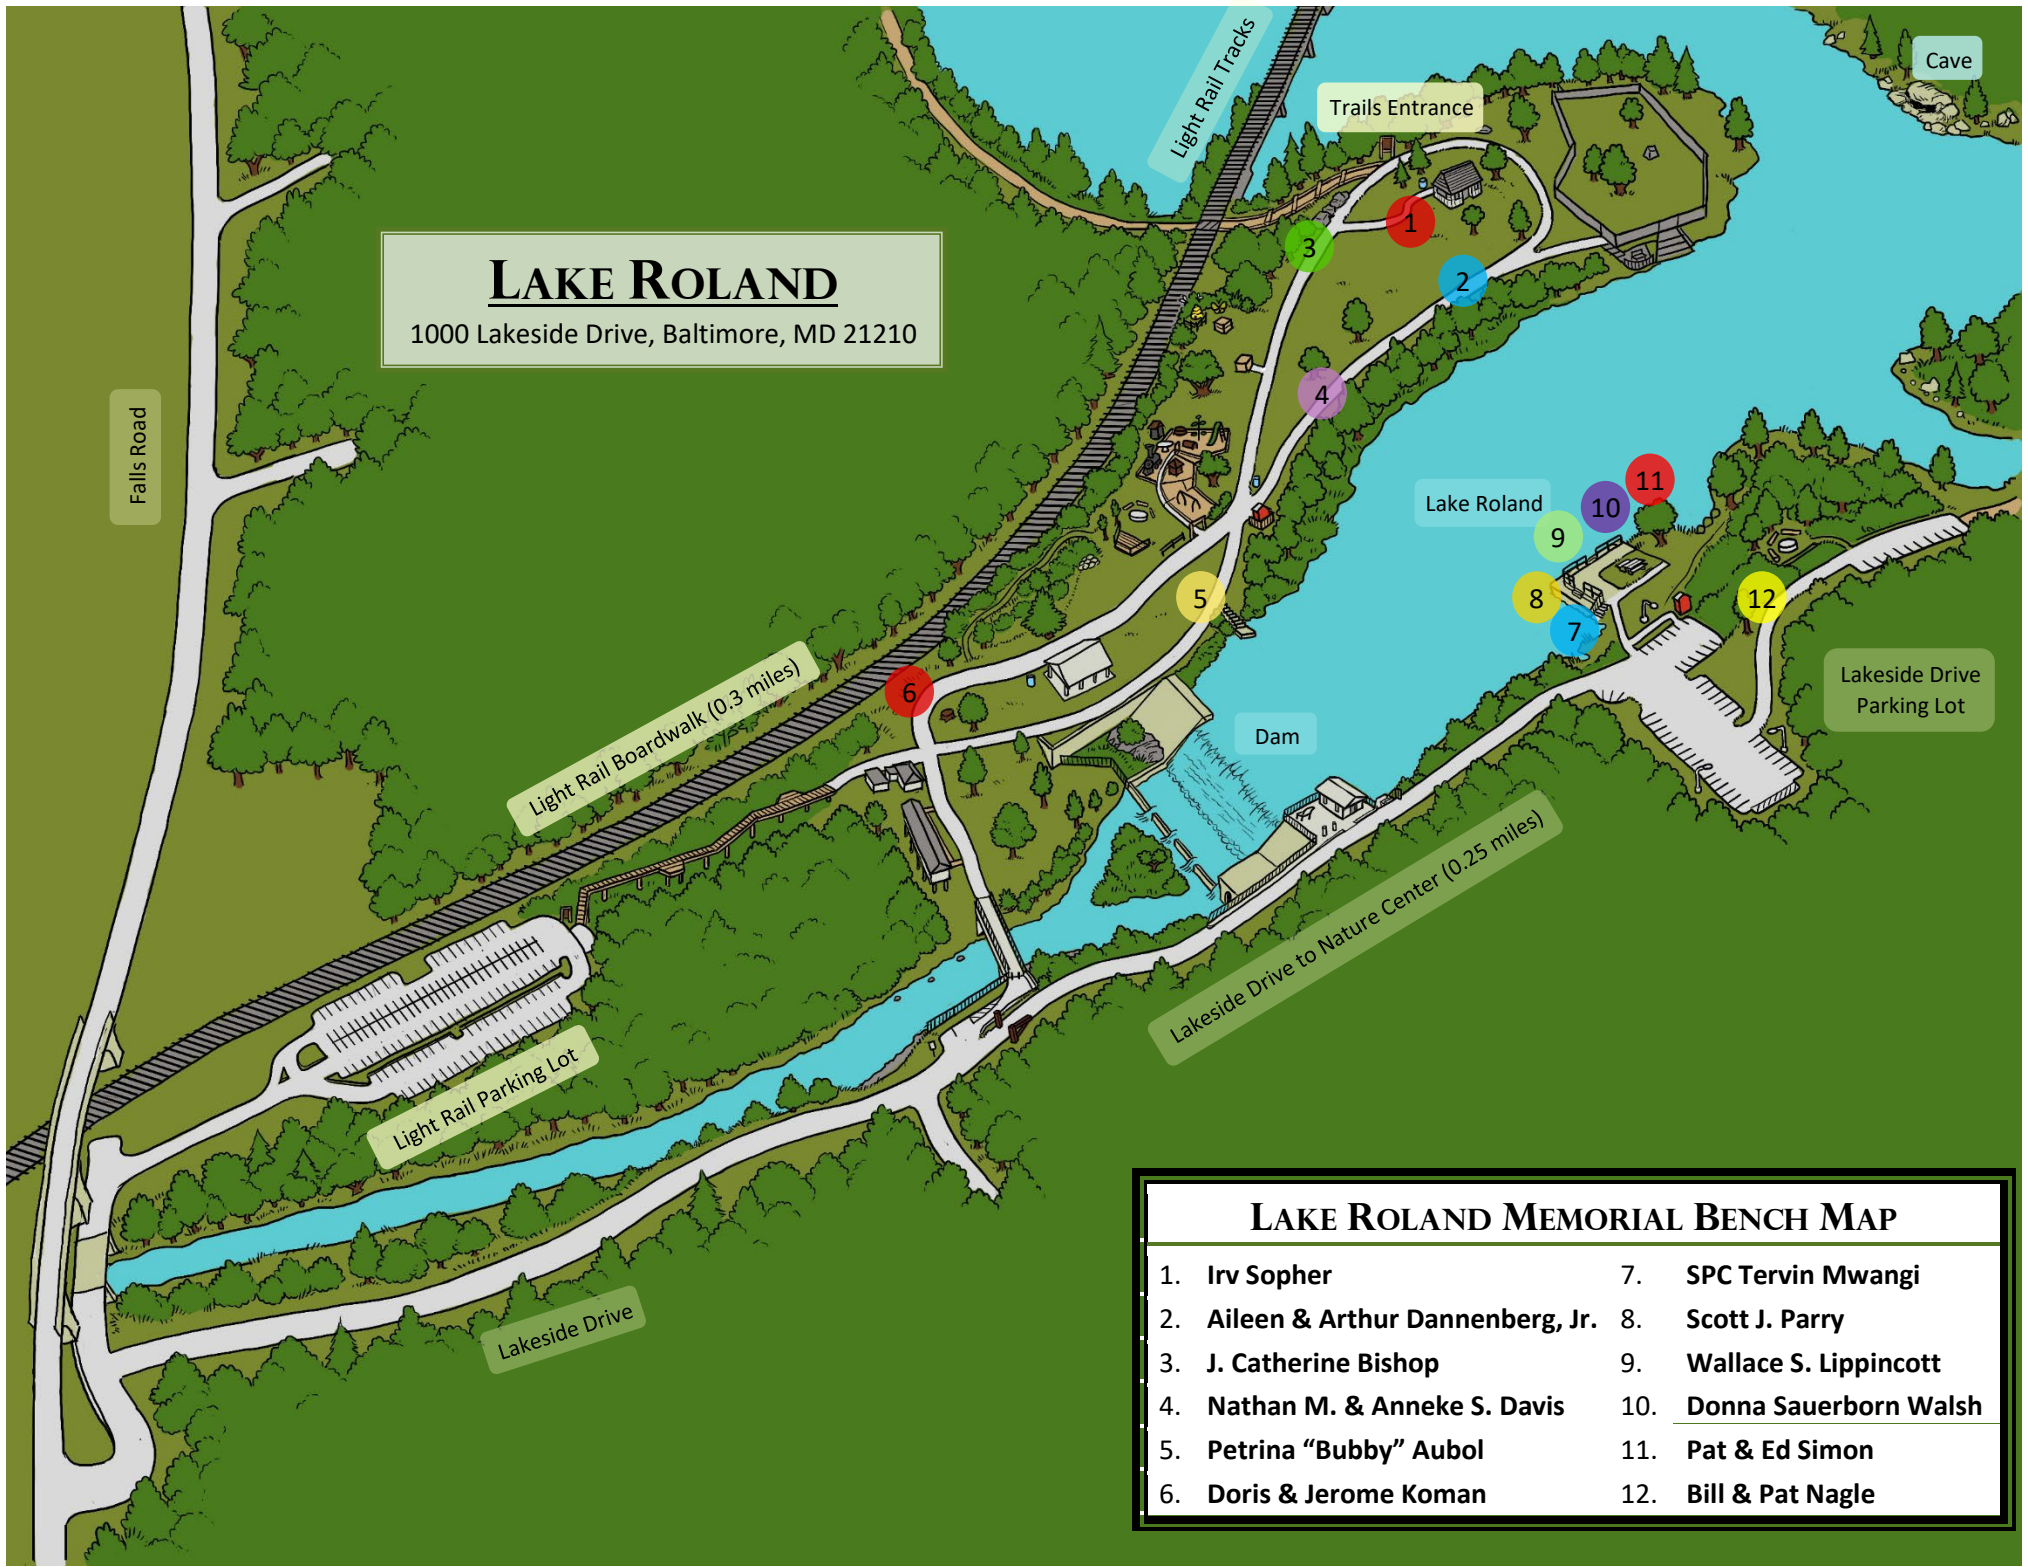

LAKE ROLAND

1000 Lakeside Drive, Baltimore, MD 21210

LAKE ROLAND MEMORIAL BENCH MAP

- | | |
|------------------------------------|---------------------------|
| 1. Irv Sopher | 7. SPC Tervin Mwangi |
| 2. Aileen & Arthur Dannenberg, Jr. | 8. Scott J. Parry |
| 3. J. Catherine Bishop | 9. Wallace S. Lippincott |
| 4. Nathan M. & Anneke S. Davis | 10. Donna Sauerborn Walsh |
| 5. Petrina "Bubby" Aubol | 11. Pat & Ed Simon |
| 6. Doris & Jerome Koman | 12. Bill & Pat Nagle |