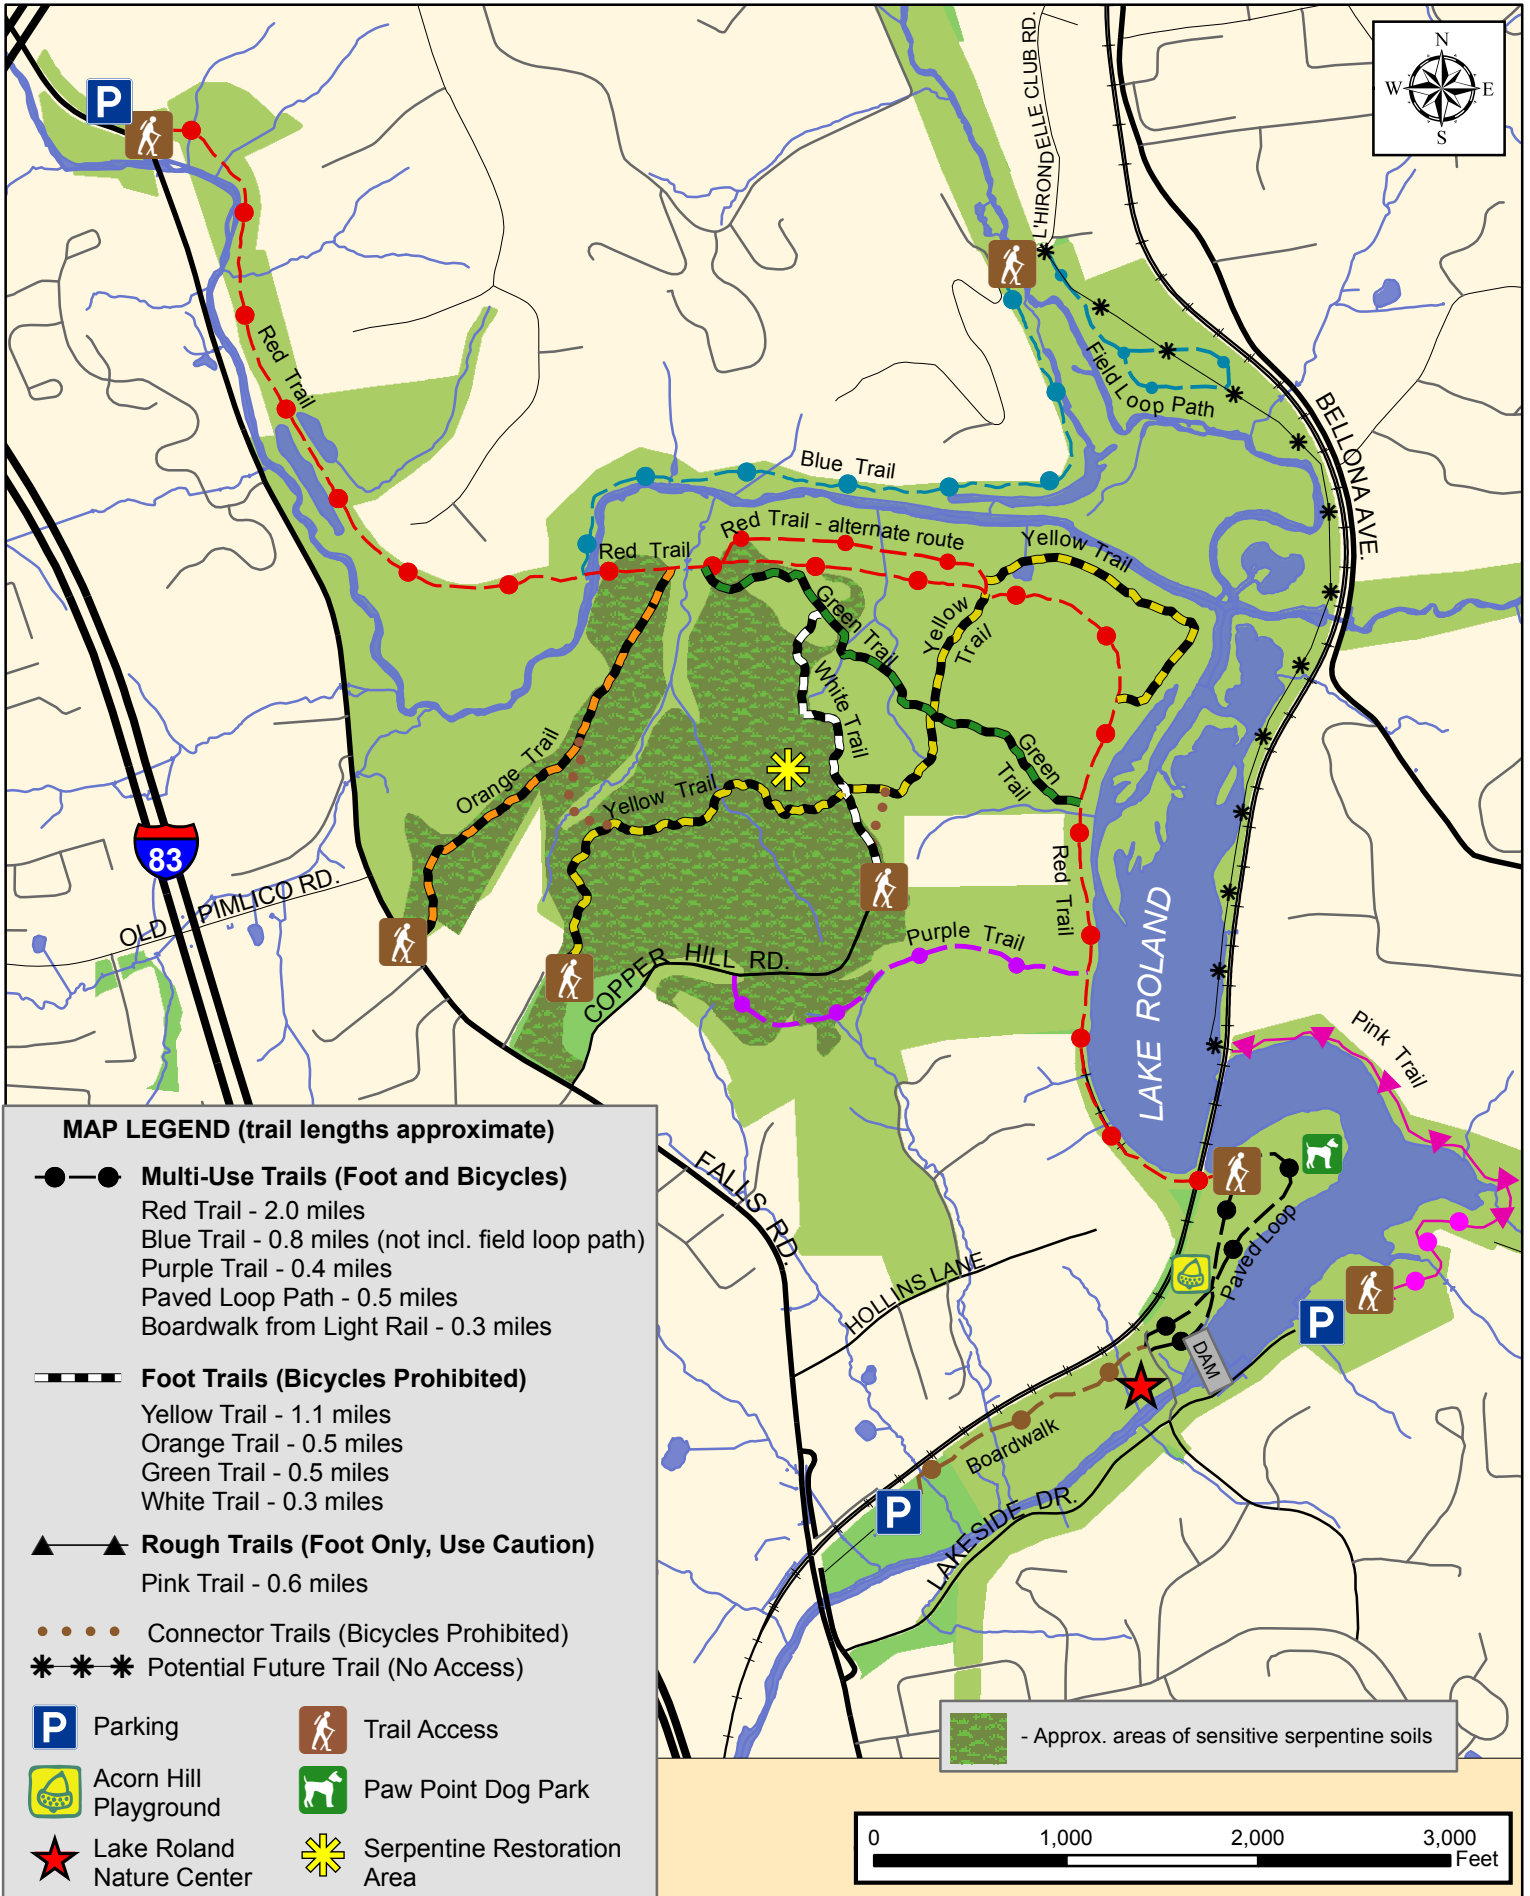

# LAKE ROLAND TRAILS

Displayed park property boundaries and extent of serpentine soils are approximate and not to be considered authoritative. Trail lengths are from GIS mapping, do not reflect elevation changes, and are approximate. Map created by Baltimore County, Revised January, 2022.