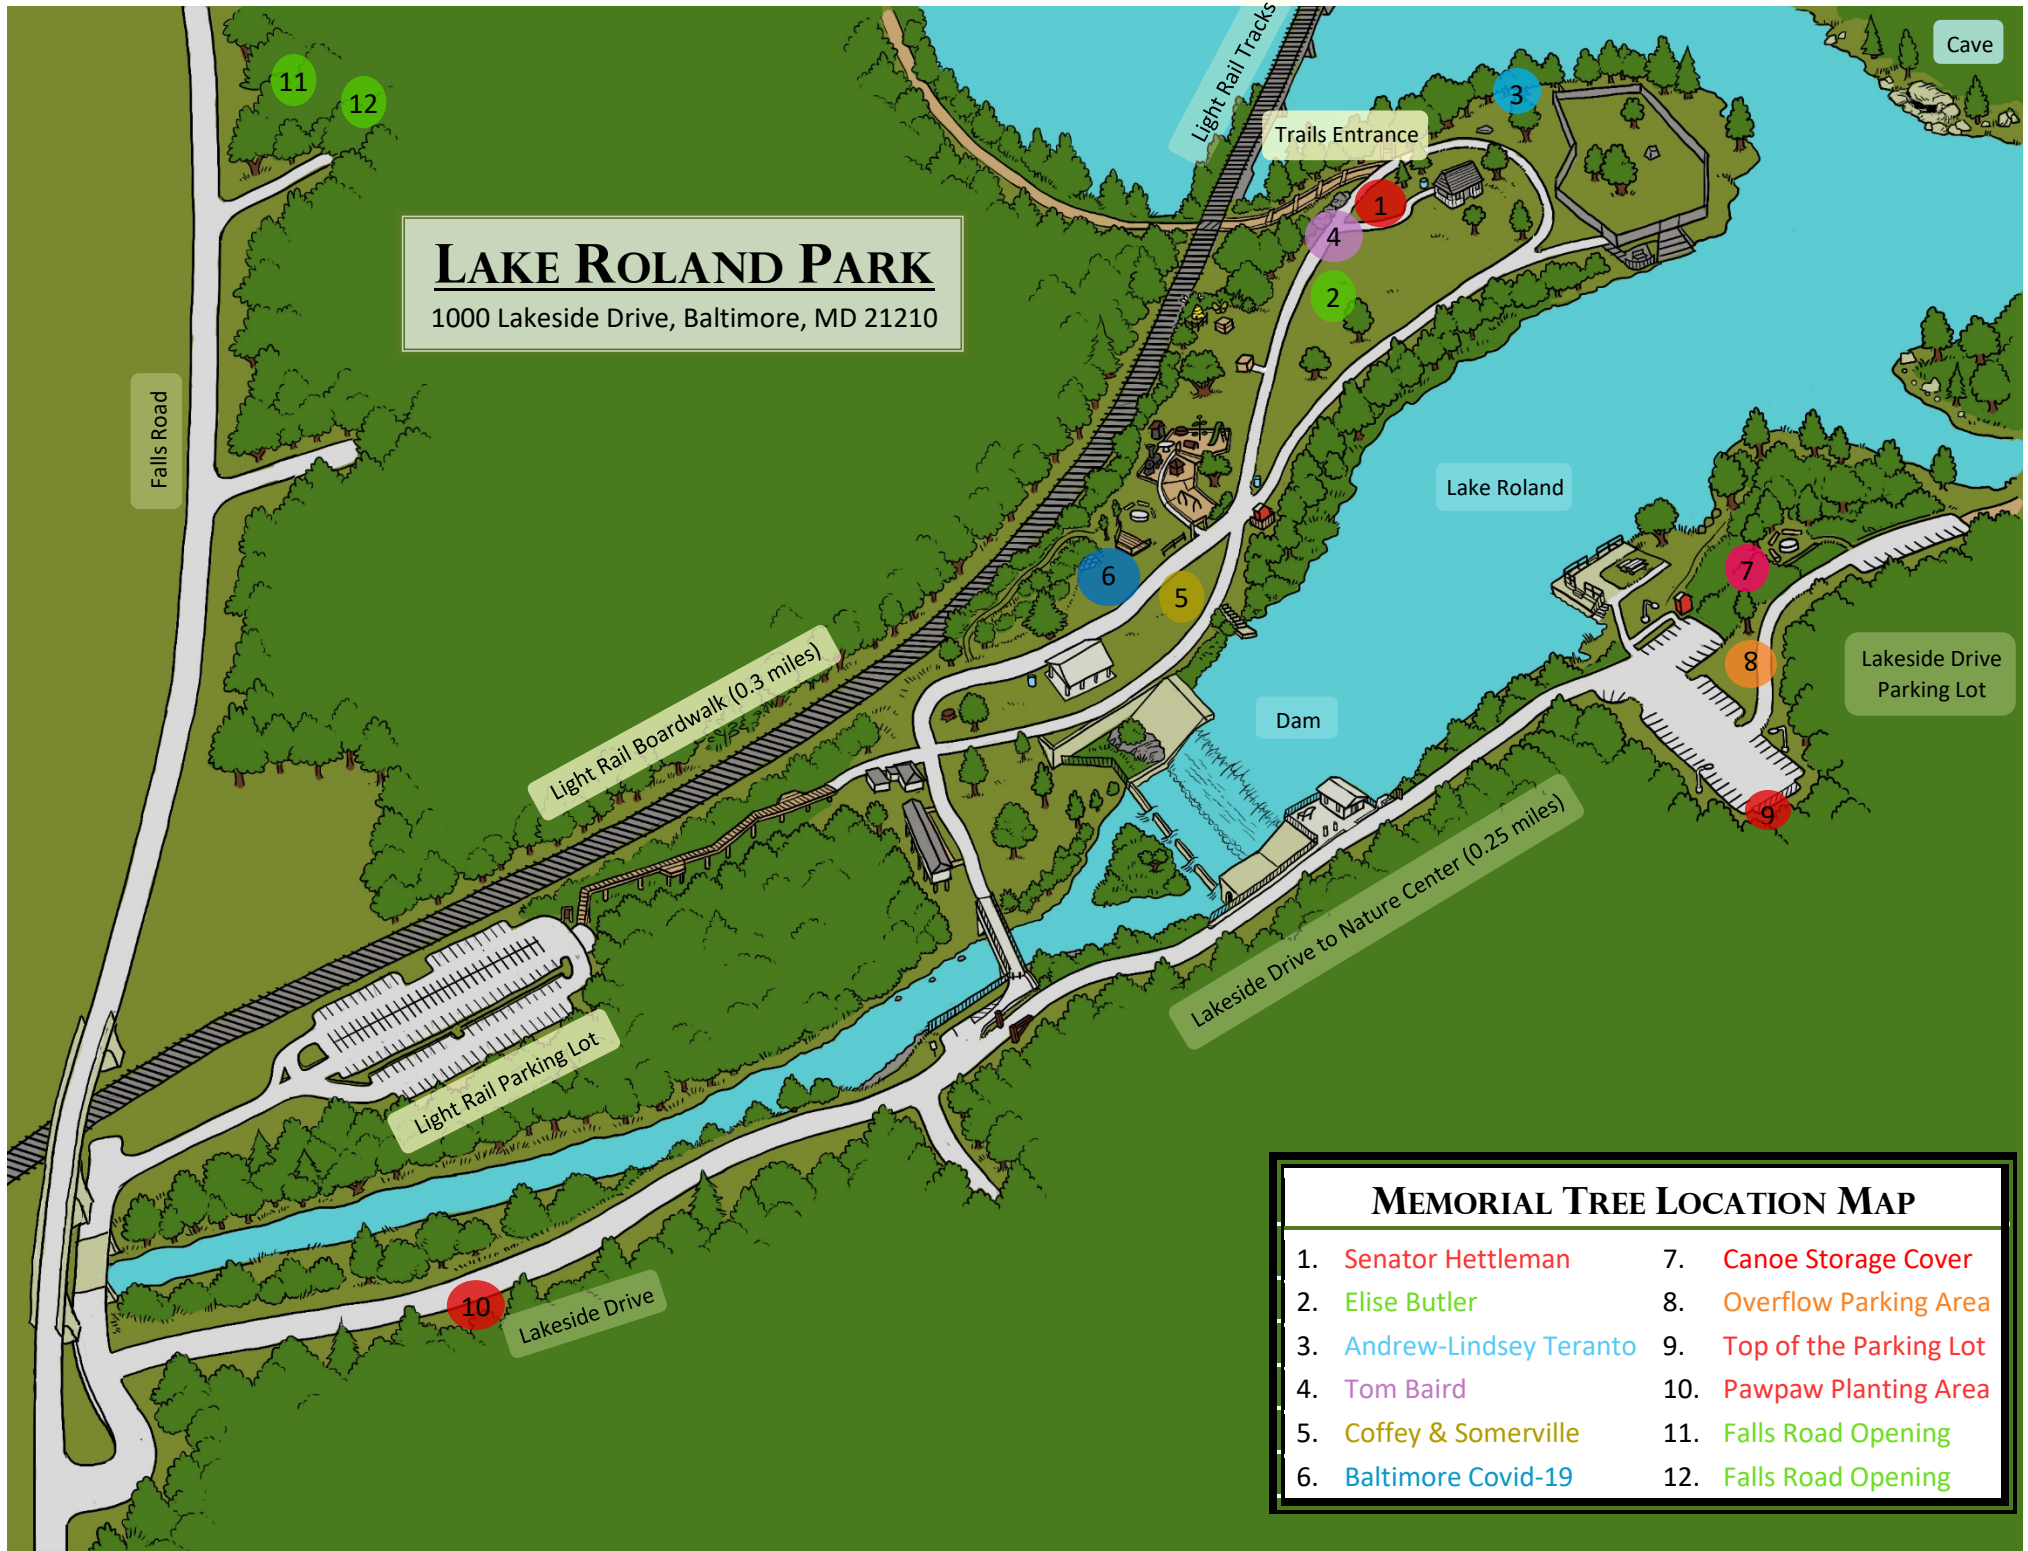

# LAKE ROLAND PARK

1000 Lakeside Drive, Baltimore, MD 21210

## MEMORIAL TREE LOCATION MAP

- |                           |                           |
|---------------------------|---------------------------|
| 1. Senator Hettleman      | 7. Canoe Storage Cover    |
| 2. Elise Butler           | 8. Overflow Parking Area  |
| 3. Andrew-Lindsey Teranto | 9. Top of the Parking Lot |
| 4. Tom Baird              | 10. Pawpaw Planting Area  |
| 5. Coffey & Somerville    | 11. Falls Road Opening    |
| 6. Baltimore Covid-19     | 12. Falls Road Opening    |