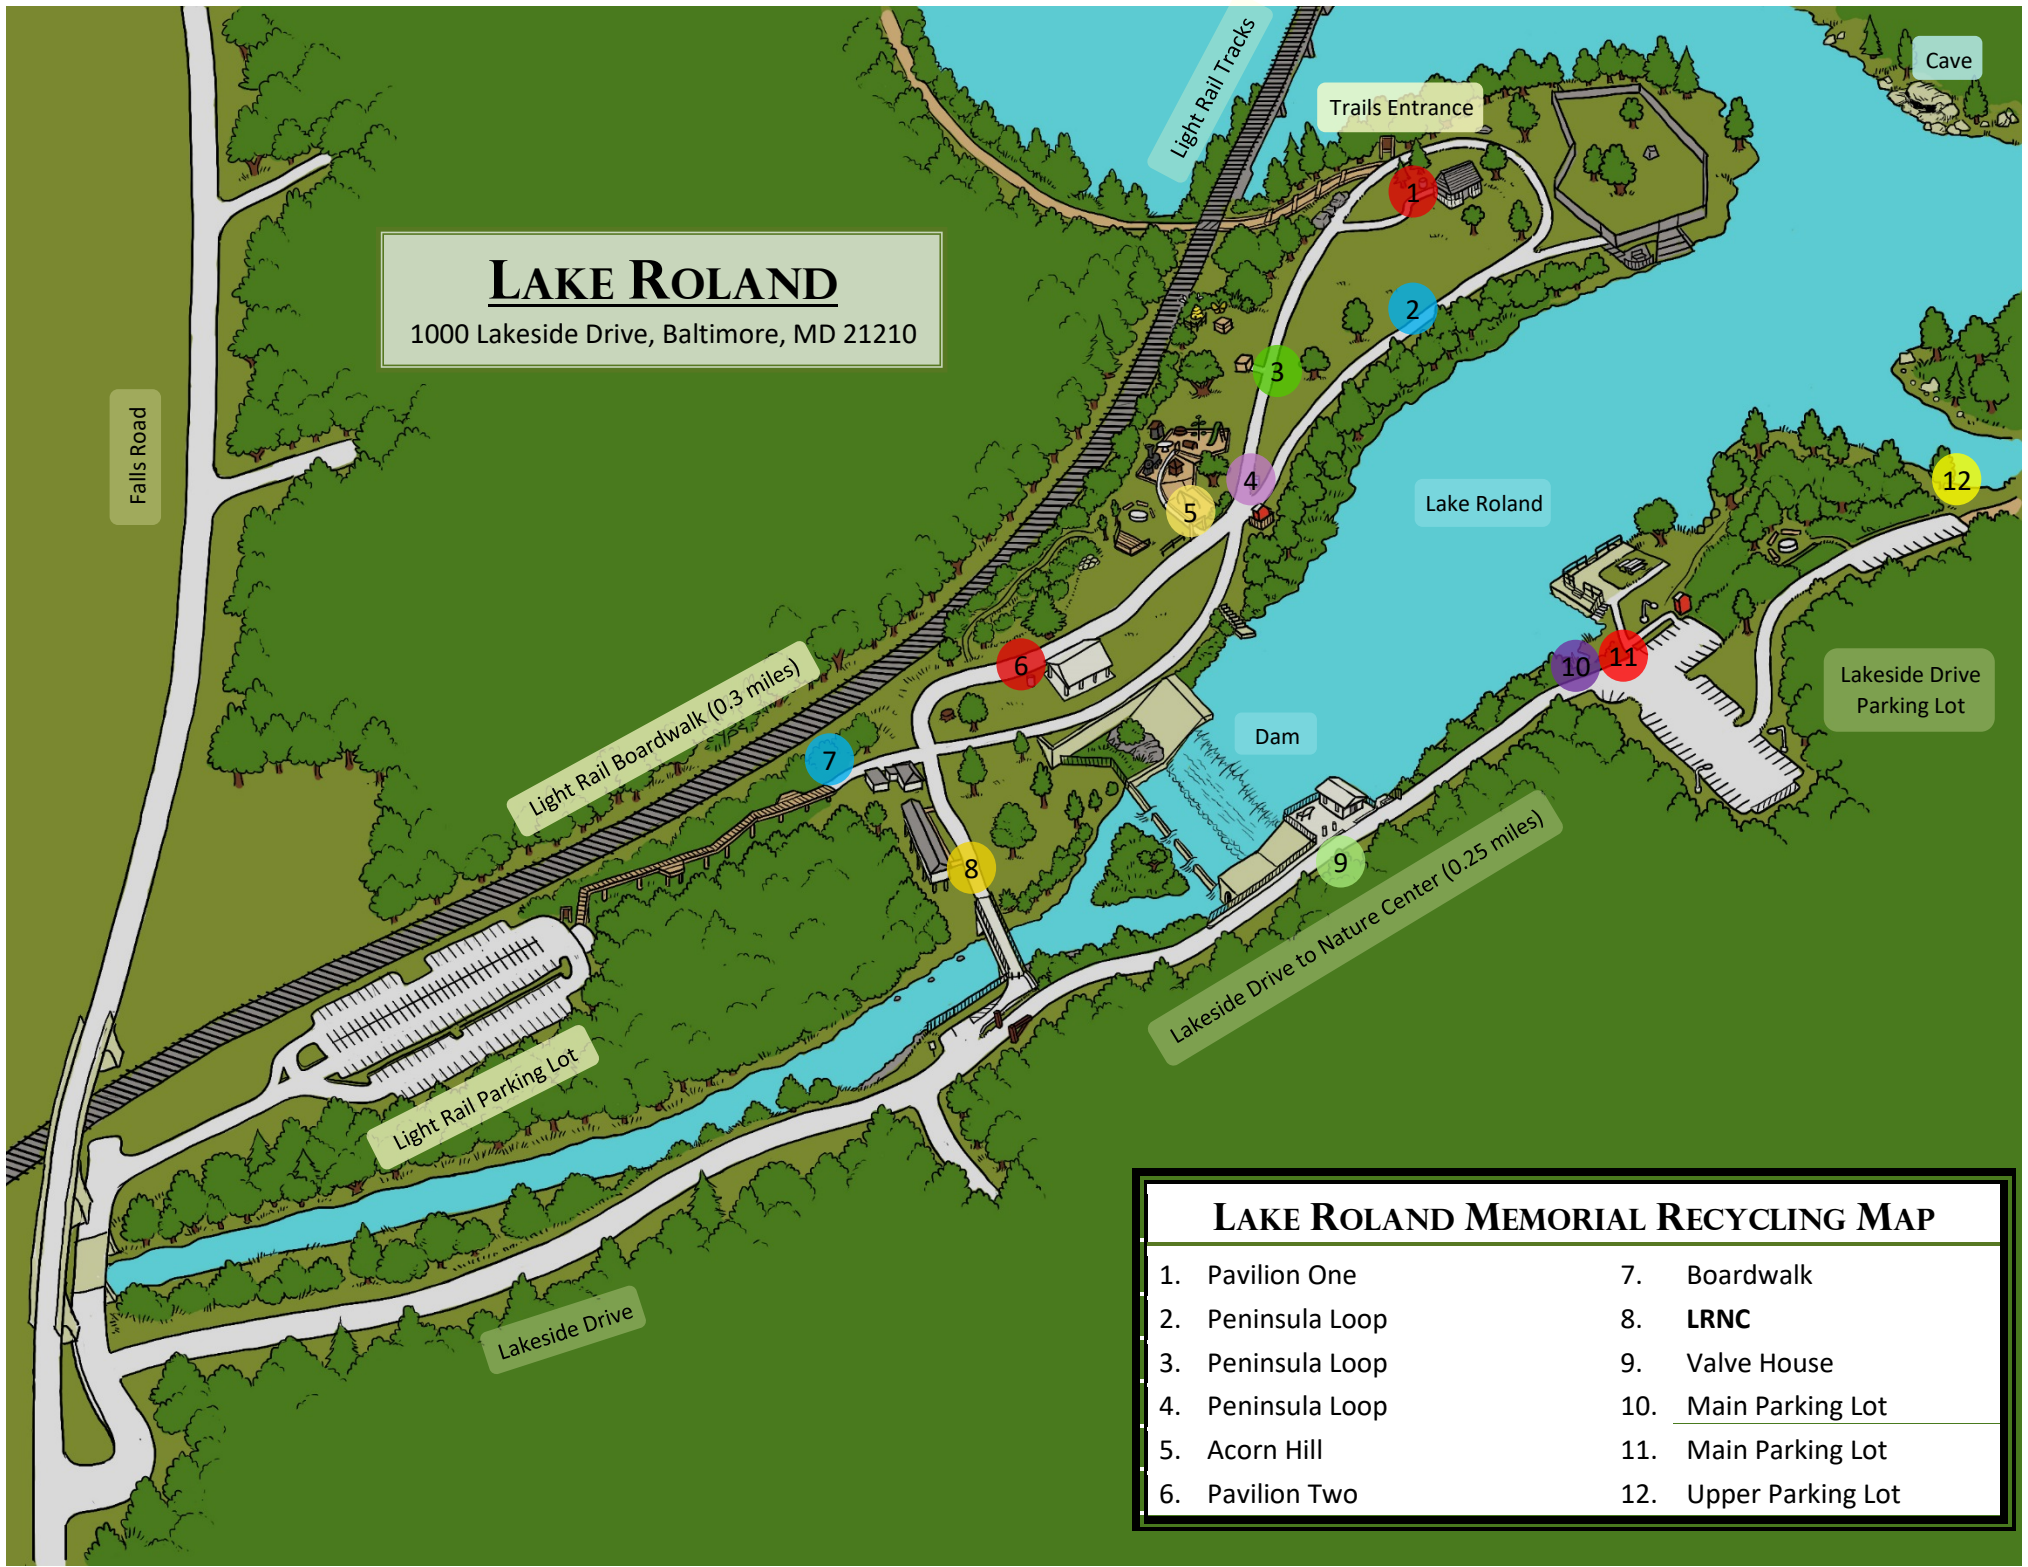

LAKE ROLAND

1000 Lakeside Drive, Baltimore, MD 21210

LAKE ROLAND MEMORIAL RECYCLING MAP

- | | |
|-------------------|-----------------------|
| 1. Pavilion One | 7. Boardwalk |
| 2. Peninsula Loop | 8. LRNC |
| 3. Peninsula Loop | 9. Valve House |
| 4. Peninsula Loop | 10. Main Parking Lot |
| 5. Acorn Hill | 11. Main Parking Lot |
| 6. Pavilion Two | 12. Upper Parking Lot |