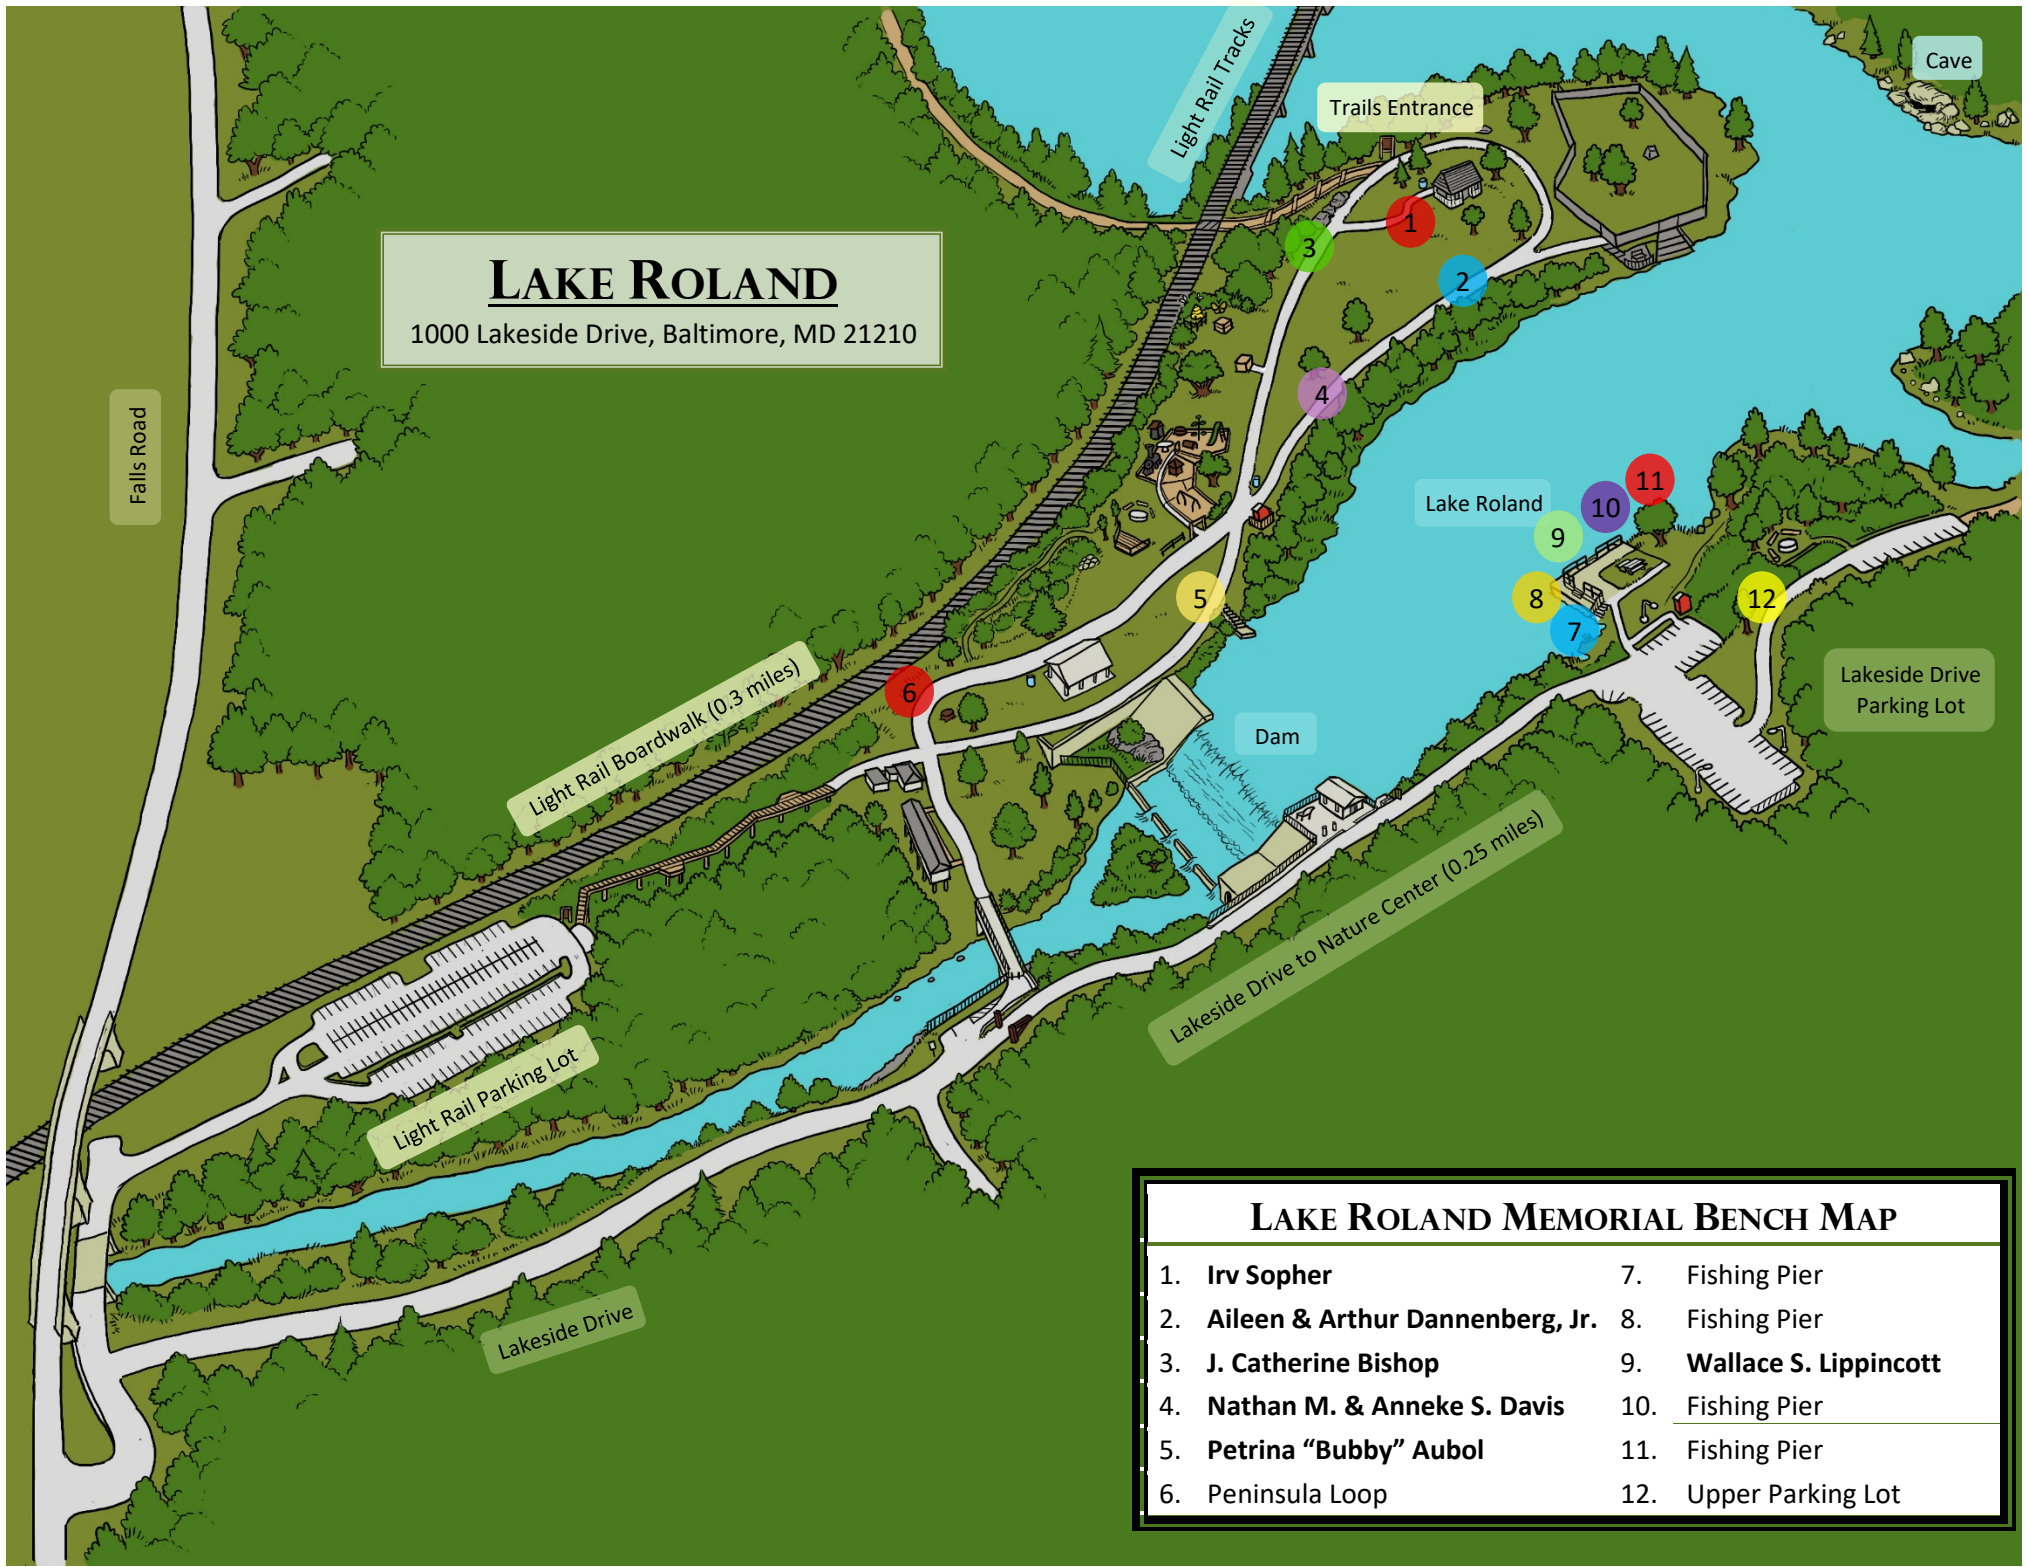

# LAKE ROLAND

1000 Lakeside Drive, Baltimore, MD 21210

## LAKE ROLAND MEMORIAL BENCH MAP

- |                                    |                                 |
|------------------------------------|---------------------------------|
| 1. Irv Sopher                      | 7. Fishing Pier                 |
| 2. Aileen & Arthur Dannenberg, Jr. | 8. Fishing Pier                 |
| 3. J. Catherine Bishop             | 9. <b>Wallace S. Lippincott</b> |
| 4. Nathan M. & Anneke S. Davis     | 10. Fishing Pier                |
| 5. Petrina "Bubby" Aubol           | 11. Fishing Pier                |
| 6. Peninsula Loop                  | 12. Upper Parking Lot           |