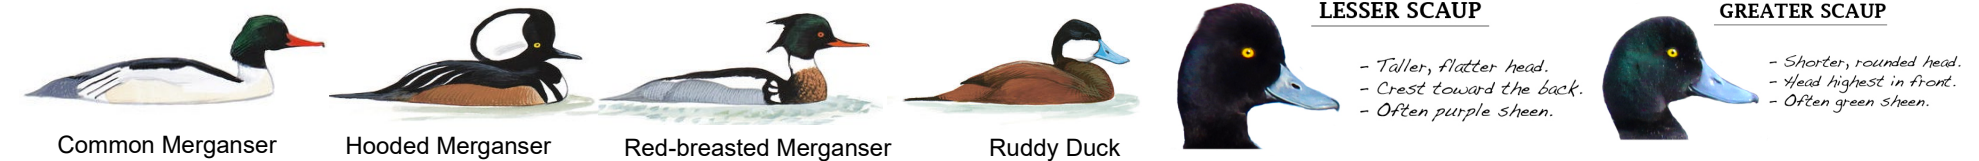

American Black Duck Redhead Canvasback Bufflehead Common Goldeneye White-winged Scoter Ring-necked Duck Scaup species

LESSER SCAUP

- Taller, flatter head.
- Crest toward the back.
- Often purple sheen.

GREATER SCAUP

- Shorter, rounded head.
- Head highest in front.
- Often green sheen.