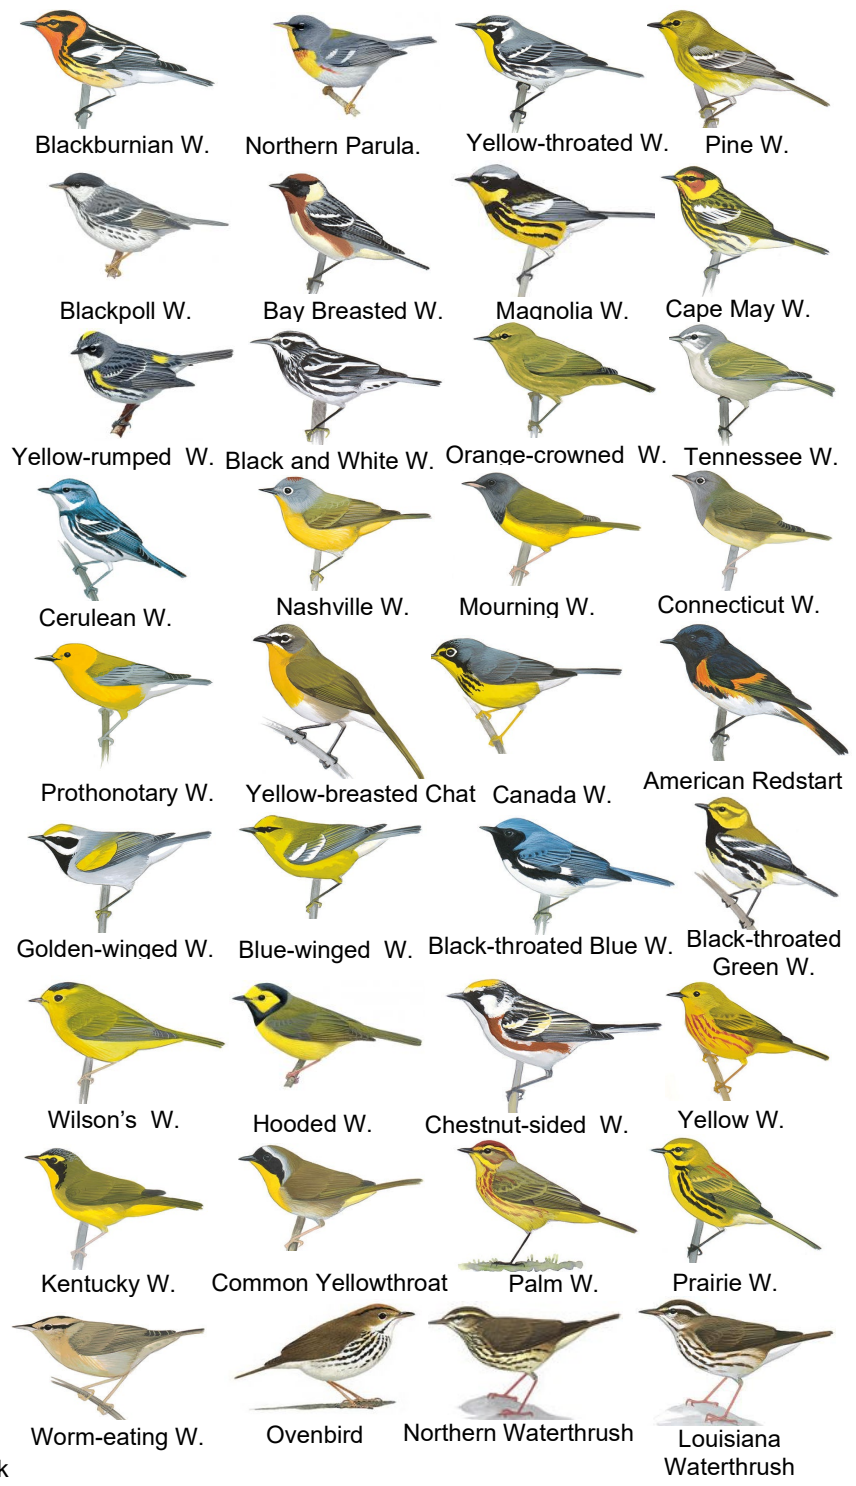

Turkey Vulture

Red-shouldered Hawk

Red-tailed Hawk

Osprey

Broad-winged Hawk

Black Vulture

Coopers Hawk

Sharp-shinned Hawk

Rough-winged Swallow

Canada Goose

Great Blue Heron

American Woodcock

Green Heron

Belted Kingfisher

Mallard

Wood Duck

Killdeer

Spotted Sandpiper

Bald Eagle

Great-horned Owl

Barred Owl

Eastern Screech Owl

Common Nighthawk

Blackburnian W.

Black and White W.

Orange-crowned W.

Tennessee W.

Cerulean W.

Nashville W.

Mourning W.

Connecticut W.

Prothonotary W.