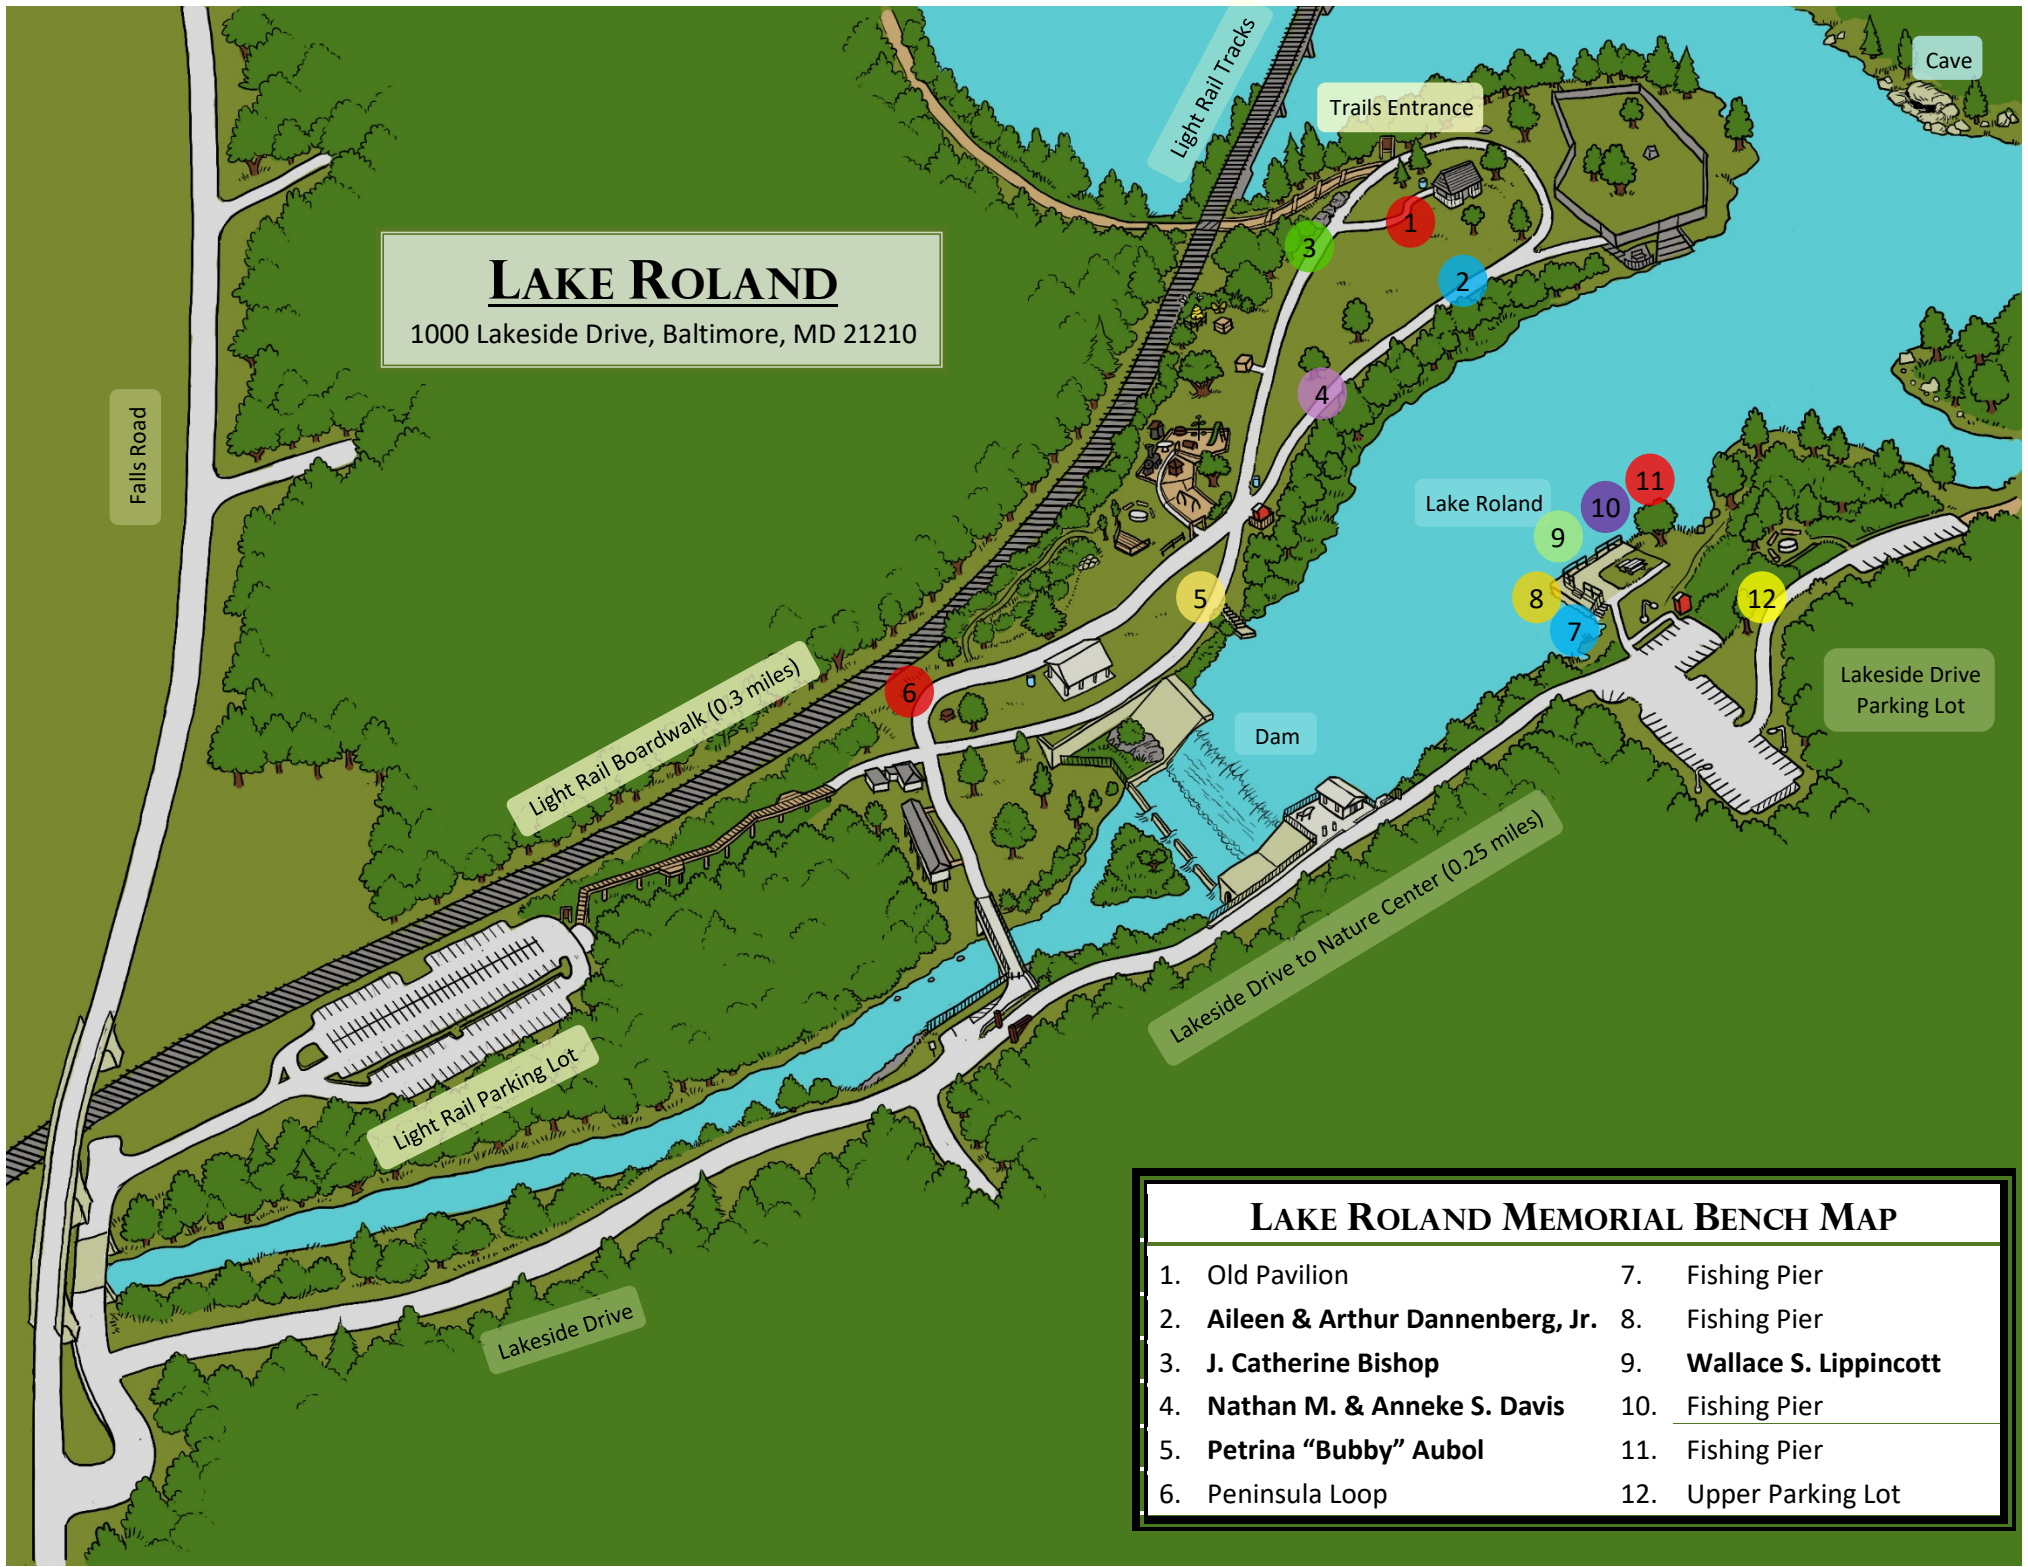

LAKE ROLAND

1000 Lakeside Drive, Baltimore, MD 21210

LAKE ROLAND MEMORIAL BENCH MAP

- | | |
|------------------------------------|---------------------------------|
| 1. Old Pavilion | 7. Fishing Pier |
| 2. Aileen & Arthur Dannenberg, Jr. | 8. Fishing Pier |
| 3. J. Catherine Bishop | 9. Wallace S. Lippincott |
| 4. Nathan M. & Anneke S. Davis | 10. Fishing Pier |
| 5. Petrina "Bubby" Aubol | 11. Fishing Pier |
| 6. Peninsula Loop | 12. Upper Parking Lot |