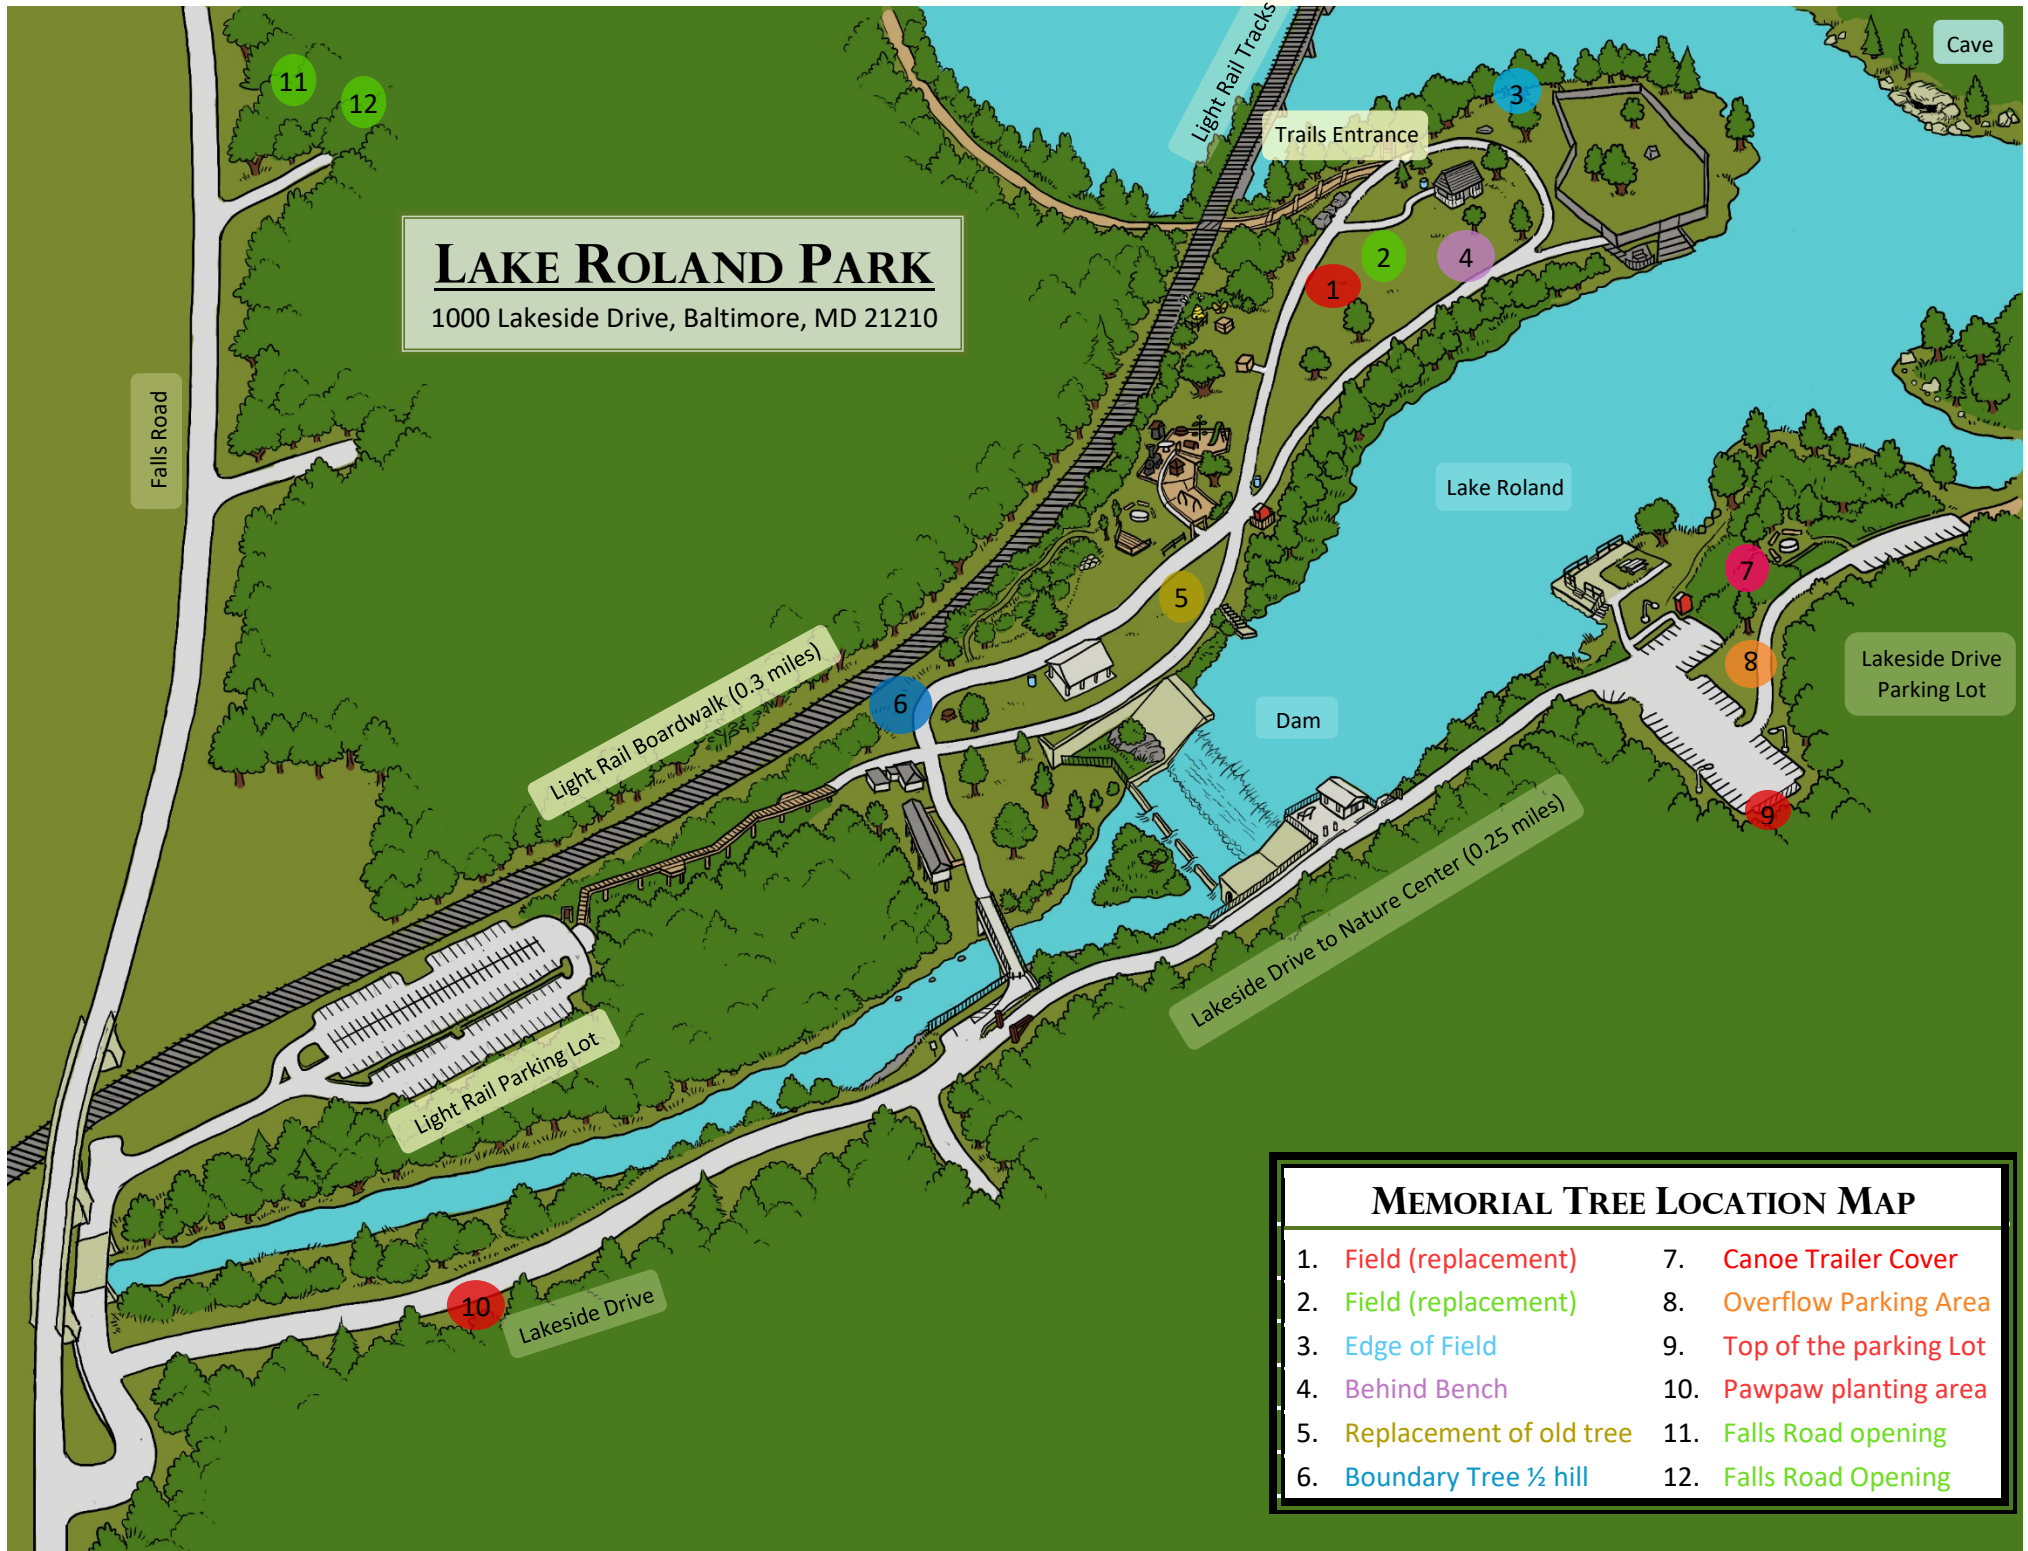

LAKE ROLAND PARK

1000 Lakeside Drive, Baltimore, MD 21210

MEMORIAL TREE LOCATION MAP

- | | |
|----------------------------|---------------------------|
| 1. Field (replacement) | 7. Canoe Trailer Cover |
| 2. Field (replacement) | 8. Overflow Parking Area |
| 3. Edge of Field | 9. Top of the parking Lot |
| 4. Behind Bench | 10. Pawpaw planting area |
| 5. Replacement of old tree | 11. Falls Road opening |
| 6. Boundary Tree ½ hill | 12. Falls Road Opening |