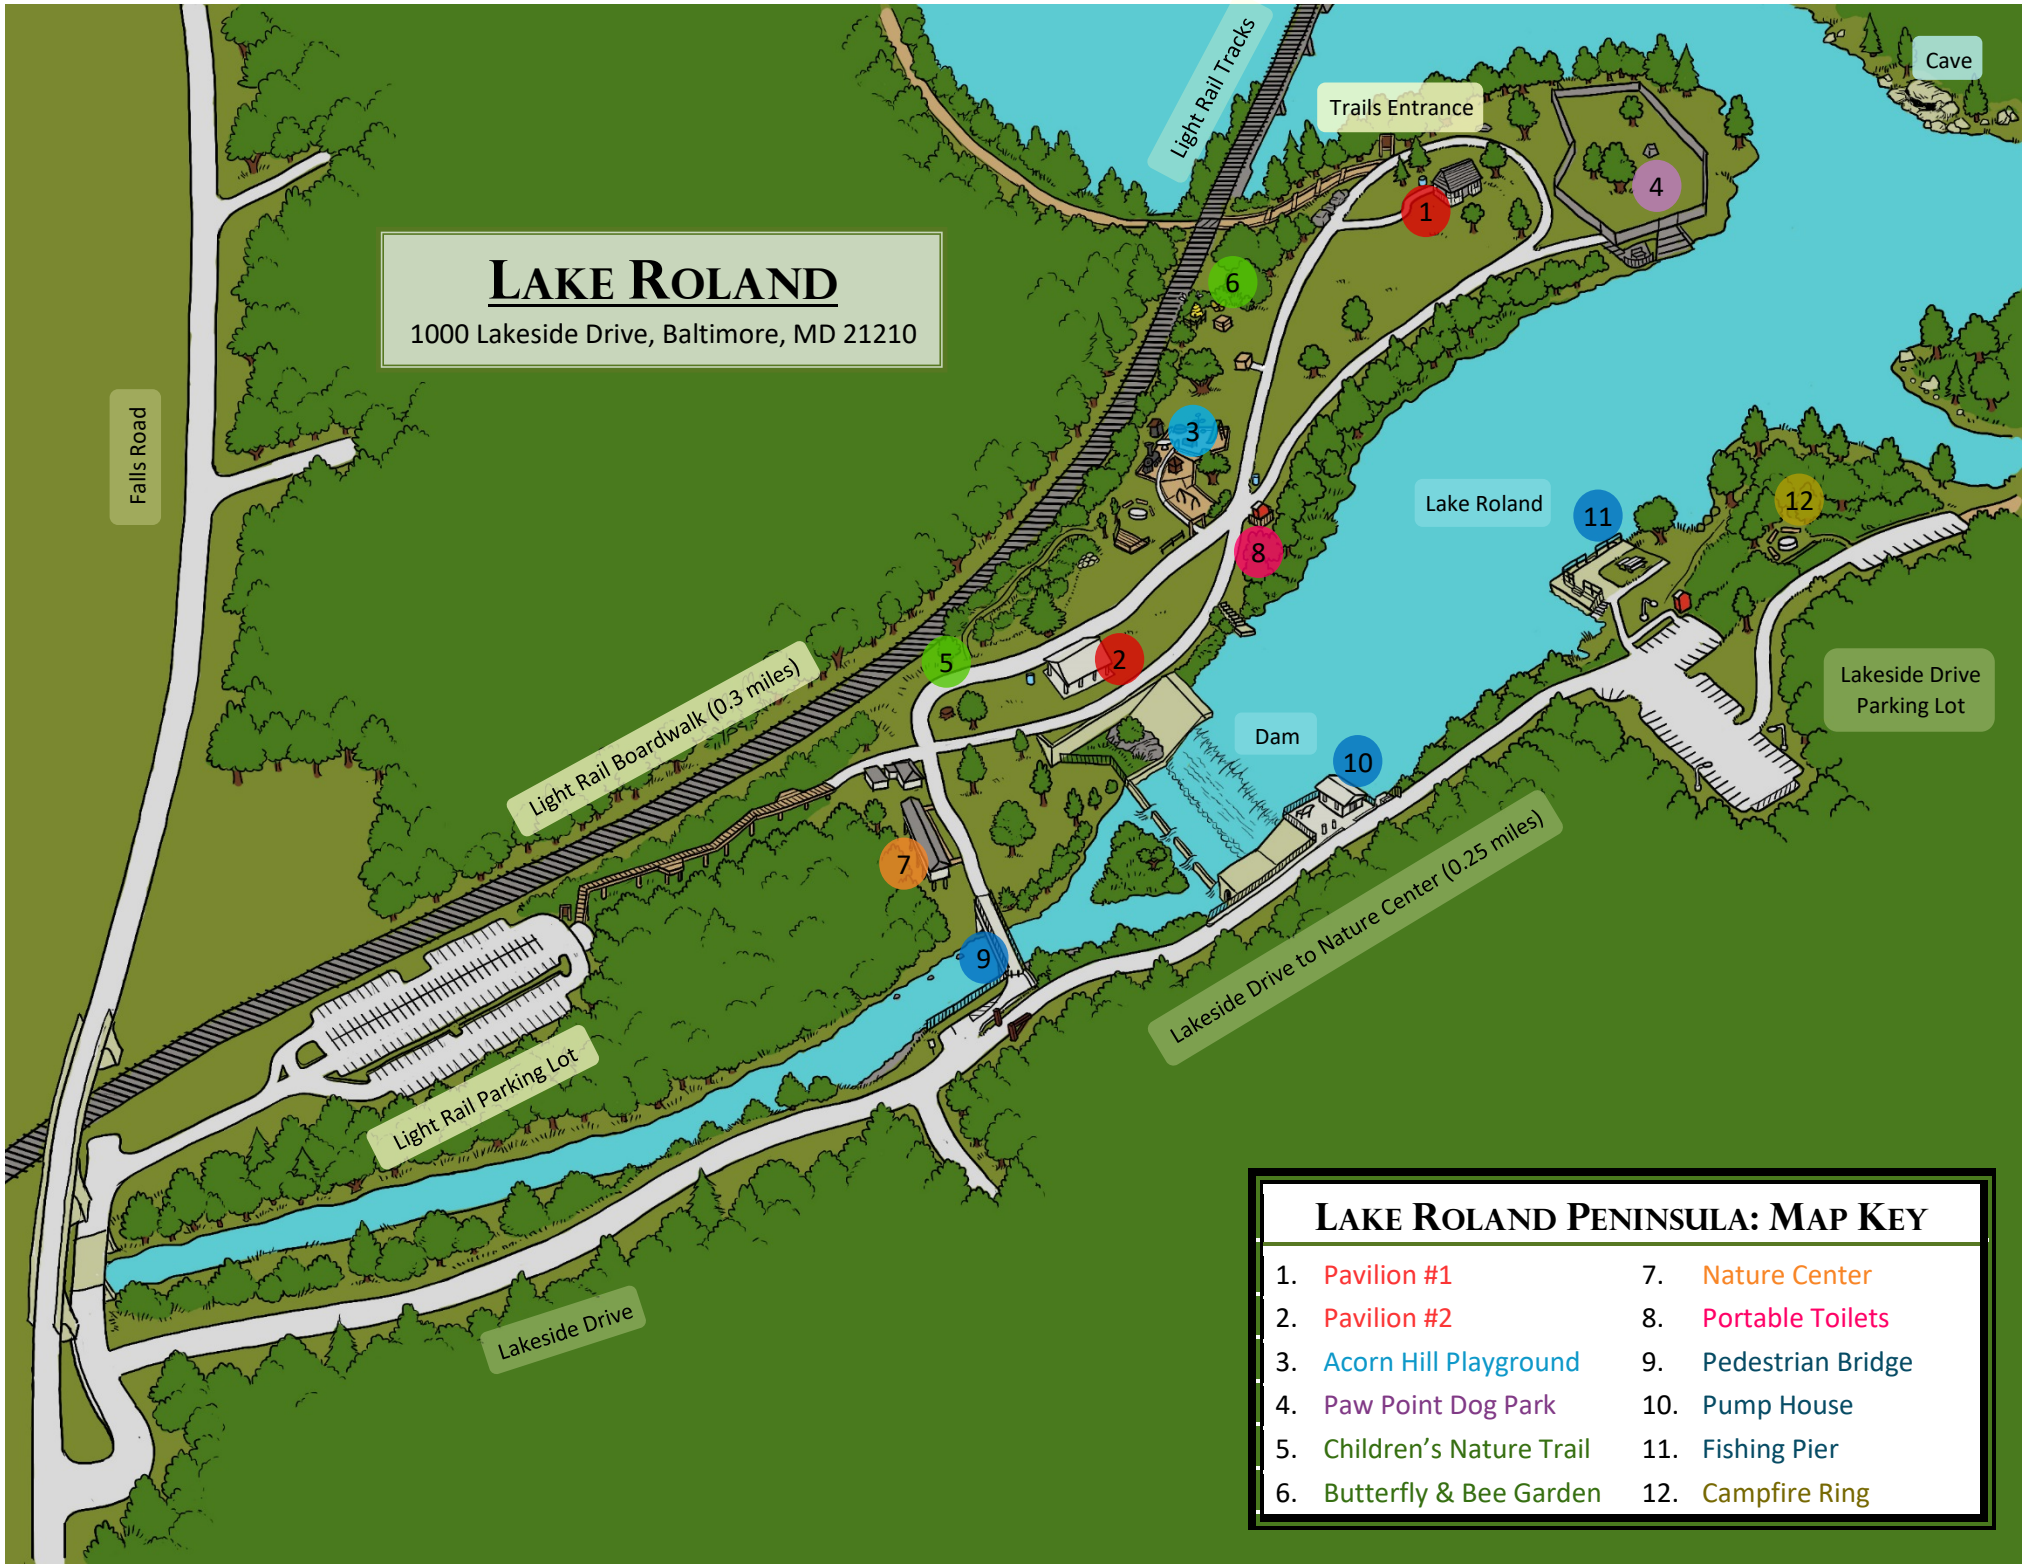

LAKE ROLAND

1000 Lakeside Drive, Baltimore, MD 21210

LAKE ROLAND PENINSULA: MAP KEY

- | | |
|----------------------------|----------------------|
| 1. Pavilion #1 | 7. Nature Center |
| 2. Pavilion #2 | 8. Portable Toilets |
| 3. Acorn Hill Playground | 9. Pedestrian Bridge |
| 4. Paw Point Dog Park | 10. Pump House |
| 5. Children's Nature Trail | 11. Fishing Pier |
| 6. Butterfly & Bee Garden | 12. Campfire Ring |